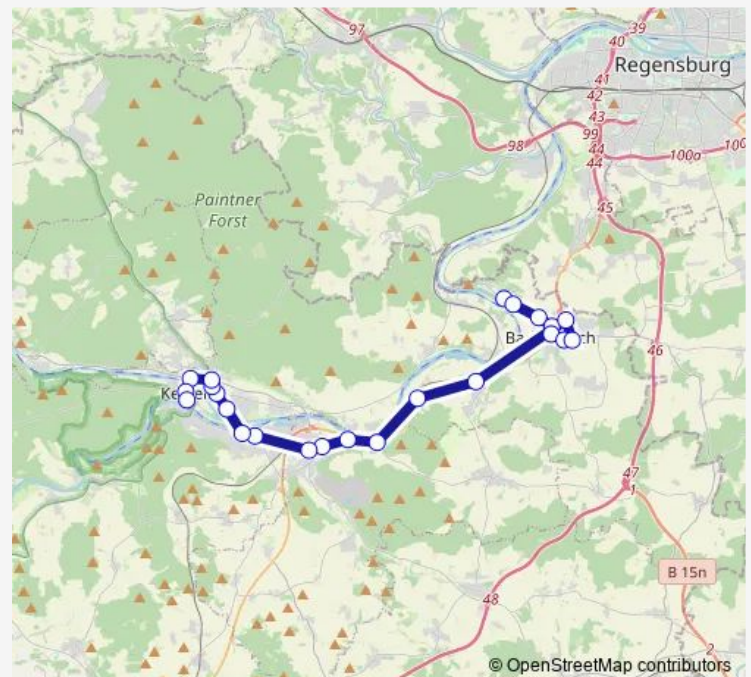

Bus 6035

[Go to website](#)

Direction

Oberndorf, Kirche — Kelheim, Wöhrdplatz, Zentrum

17 stops

[Open route schedule](#)

Oberndorf, Kirche

Oberndorf, Gh. Vocht

Oberndorf, Flußmeistere

Bad Abbach, Unterführung

Bad Abbach, Am Markt

Bad Abbach, Hebbergring

Bad Abbach, Neues Rathaus

Bad Abbach, Kühberg

Lengfeld, B16

Alkofen, Abzw B16

Untersaal, B16 Abzw Teugn

Untersaal, Kirche

Saal (Donau)

Saal/Donau, Kelheimer Str.

Kelheim, Rgbg/Abzw Abensb.str.

Kelheim, Grundschule Hohenpfahl

Kelheim, Wöhrdplatz, Zentrum

Route schedule

Oberndorf, Kirche — Kelheim, Wöhrdplatz, Zentrum

Monday 12:00

Tuesday 12:00

Wednesday 12:00

Thursday 12:00

Friday 12:00

Saturday —

Sunday —

Route info

Direction: Oberndorf, Kirche

Stops: 17

Trip Duration: 0 hour 30 min

6035

BusMaps