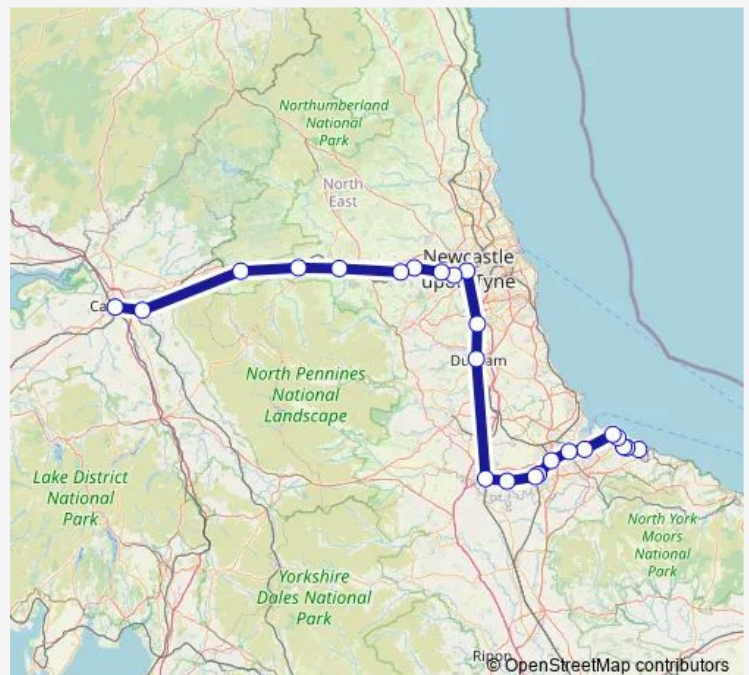

Thursday 06:22

Friday 06:22

Saturday 06:22

Sunday —

Route info

Direction: Saltburn

Stops: 24

Trip Duration: 3 hour 12 min

■ Nt:Slb->Car — NT train service from SLB to Car

Haltwhistle

Wetheral

Carlisle

Nt:Sib->Car Rail time schedules and route maps are available in an offline PDF at busmaps.com. Use the busmaps.com website to see live bus times, train schedule or subway schedule, and step-by-step directions for all public transit in Newcastle upon Tyne