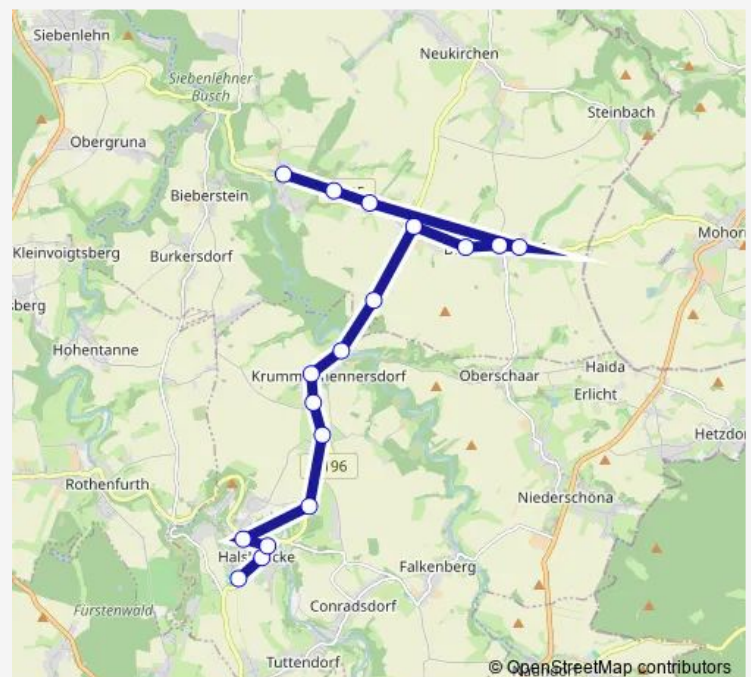

Neukirchen, Schule

Reinsberg, Klempnerei Rost

Reinsberg, Mitte

Reinsberg, Wendeschleife

Route schedule

Halsbrücke, Wohnpark — Reinsberg, Wendeschleife

Monday 13:15

Tuesday 13:15

Wednesday 13:15

Thursday 13:15

Friday 13:15

Saturday —

Sunday —

Route info

Direction: Halsbrücke, Wohnpark

Stops: 14

Trip Duration: 0 hour 23 min

764

BusMaps

Direction

Halsbrücke, Wohnpark — Reinsberg, Wendeschleife

17 stops

[Open route schedule](#)

Halsbrücke, Wohnpark