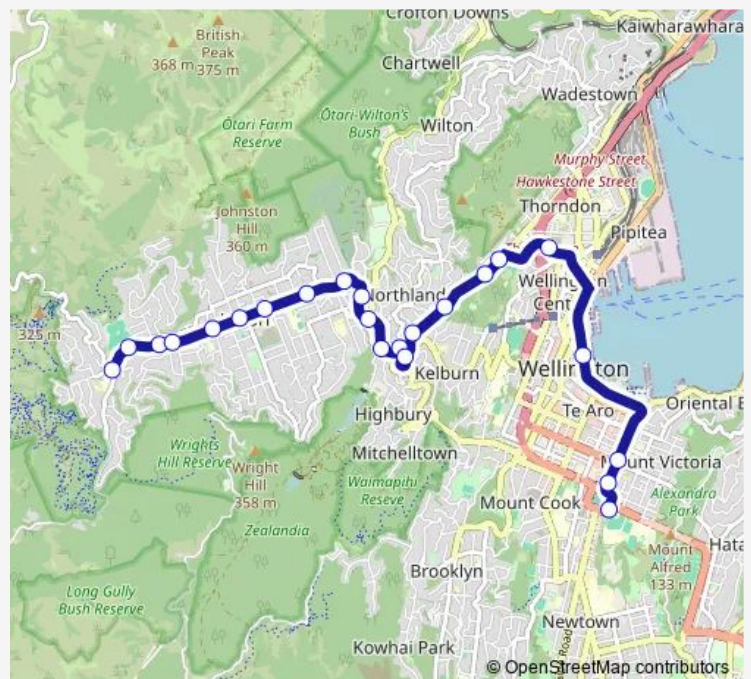

Karori Road at Standen Street

Chaytor Street opposite Joll Street

Chaytor Street at Curtis Street

Zealandia - Chaytor Street (at Tunnel)

Karori Tunnel - Stop A

Glenmore Street at Kelburn Viaduct

Glenmore Street at The Rigi

Glenmore Street at Orangi Kaupapa Road

Botanic Garden - Glenmore Street (opposite)

Tinakori Road at St Mary Street

Bowen Street (near 38)

Jervois Quay at Frank Kitts Park

Kent Terrace at Pirie Street

Route schedule

Karori - Allington Road — Basin Reserve (school stop)

Monday 08:00

Tuesday 08:00

Wednesday 08:00

Thursday 08:00

Friday 08:00

Saturday —

Sunday —

Route info

Direction: Karori - Allington Road

Stops: 23

Trip Duration: 0 hour 38 min

764 — Karori - Wellington College

Kent Terrace at Basin Reserve

Basin Reserve (school stop)

764 School Bus time schedules and route maps are available in an offline PDF at busmaps.com. Use the busmaps.com website to see live bus times, train schedule or subway schedule, and step-by-step directions for all public transit in Wellington