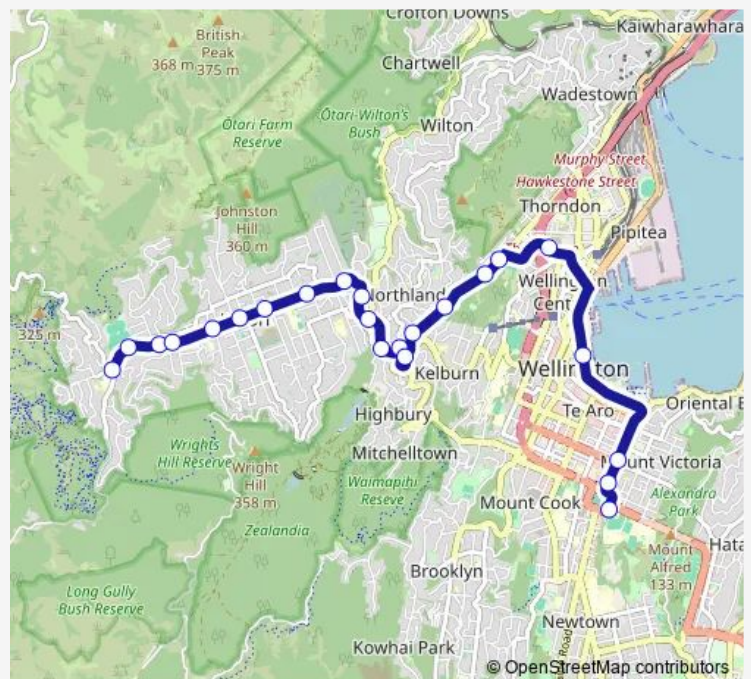

Karori Road at Standen Street

Chaytor Street opposite Joll Street

Chaytor Street at Curtis Street

Zealandia - Chaytor Street (at Tunnel)

Karori Tunnel - Stop A

Glenmore Street at Kelburn Viaduct

Glenmore Street at The Rigi

Glenmore Street at Orangi Kaupapa Road

Botanic Garden - Glenmore Street (opposite)

Tinakori Road at St Mary Street

Bowen Street (near 38)

Jervois Quay at Frank Kitts Park

Kent Terrace at Pirie Street

Route schedule

Karori - Allington Road — Basin Reserve (school stop)

Monday 08:00

Tuesday 08:00

Wednesday 08:00

Thursday 08:00

Friday 08:00

Saturday —

Sunday —

Route info

Direction: Karori - Allington Road

Stops: 23

Trip Duration: 0 hour 38 min

764 — Karori - Wellington College

Kent Terrace at Basin Reserve

Basin Reserve (school stop)

764 School Bus time schedules and route maps are available in an offline PDF at busmaps.com. Use the busmaps.com website to see live bus times, train schedule or subway schedule, and step-by-step directions for all public transit in Wellington