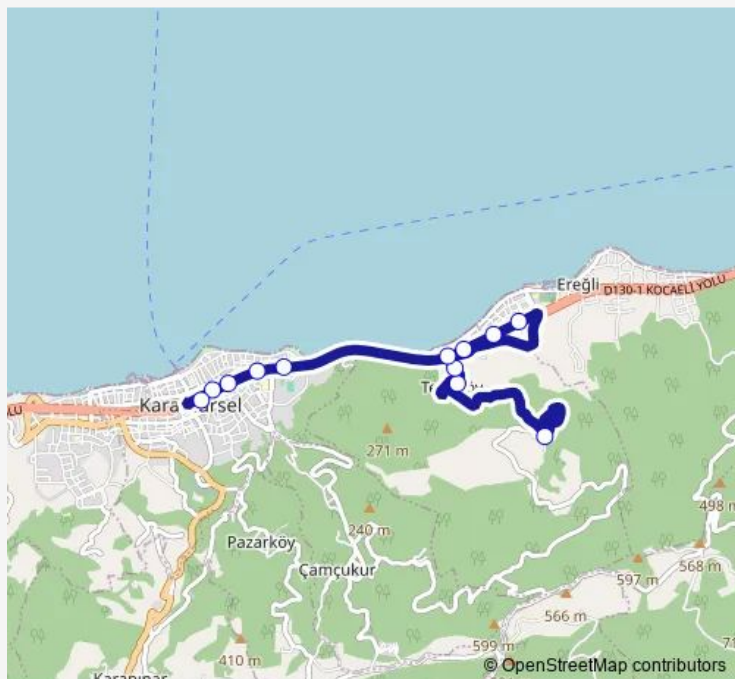

DEFNE 1

Defne Köprüsü D-130 1

ALINTERİ SOKAK 1

KARABAŞ 1

TEPEKÖY CAMİİ 1

Route schedule

KARAMÜRSEL TERMİNAL — TEPEKÖY CAMİİ 1

Monday 06:20-22:30

Tuesday 06:20-22:30

Wednesday 06:20-22:30

Thursday 06:20-22:30

Friday 06:20-22:30

Saturday 06:20-22:30

Sunday 06:20-22:30

Route info

Direction: KARAMÜRSEL TERMİNAL

Stops: 9

Trip Duration: 0 hour 10 min

764 — Karamürsel-Tepeköy

BusMaps

Direction

TEPEKÖY CAMİİ 2 — KARAMÜRSEL TERMİNAL

12 stops

[Open route schedule](#)

Wednesday 06:40-22:45

Thursday 06:40-22:45

Friday 06:40-22:45

Saturday 06:40-22:45

Sunday 06:40-22:45

Route info

Direction: TEPEKÖY CAMİİ 2

Stops: 12