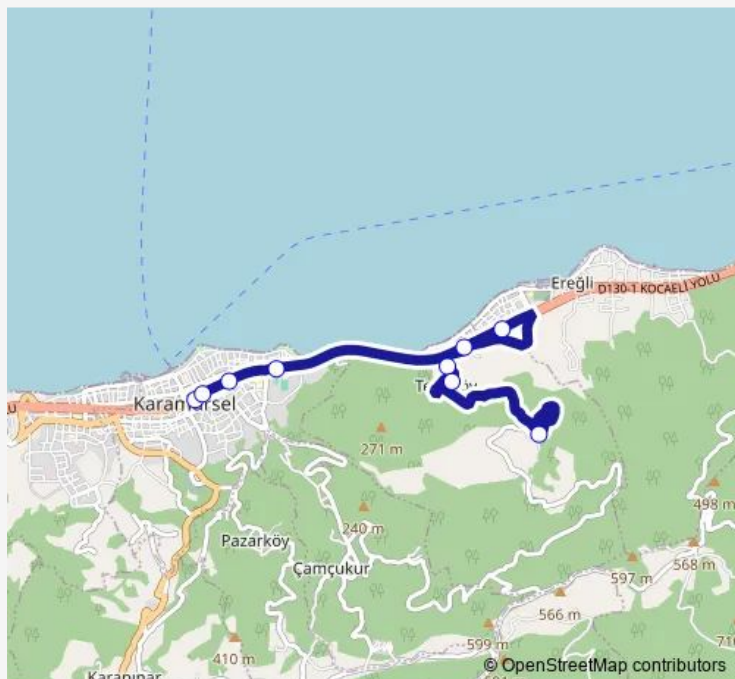

Friday 06:40-22:45

Saturday 06:40-22:45

Sunday 06:40-22:45

Route info

Direction: Tepeköy Camii 2

Stops: 12

Trip Duration: 0 hour 11 min

■ 764 — Karamürsel-Tepeköy

Monday	06:20-22:30
Tuesday	06:20-22:30
Wednesday	06:20-22:30
Thursday	06:20-22:30
Friday	06:20-22:30
Saturday	06:20-22:30
Sunday	06:20-22:30

Route info

Direction: Karamürsel Terminali 1

Stops: 9

Trip Duration: 0 hour 10 min