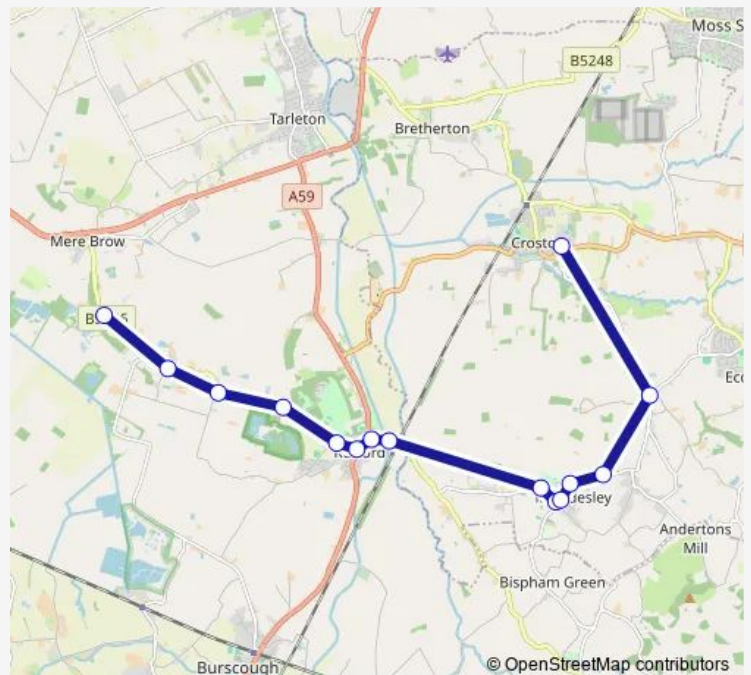

New Street

Post Office

Black Bull

Robin Hood

Bishop Rawsthorne Turning Circle

Route schedule

Woodlands Caravan Park — Bishop Rawsthorne Turning Circle

Monday 08:20

Tuesday 08:20

Wednesday 08:20

Thursday 08:20

Friday 08:20

Saturday —

Sunday —

Route info

Direction: Woodlands Caravan Park

Stops: 15

Trip Duration: 0 hour 25 min

Direction

Bishop Rawsthorne Turning Circle — Woodlands Caravan Park

14 stops

[Open route schedule](#)

Bishop Rawsthorne Turning Circle

Nook Lane

Wednesday 15:30

Thursday 15:30

Friday 15:30

Saturday —

Sunday —

Route info

Direction: Bishop Rawsthorne Turning Circle

Stops: 14