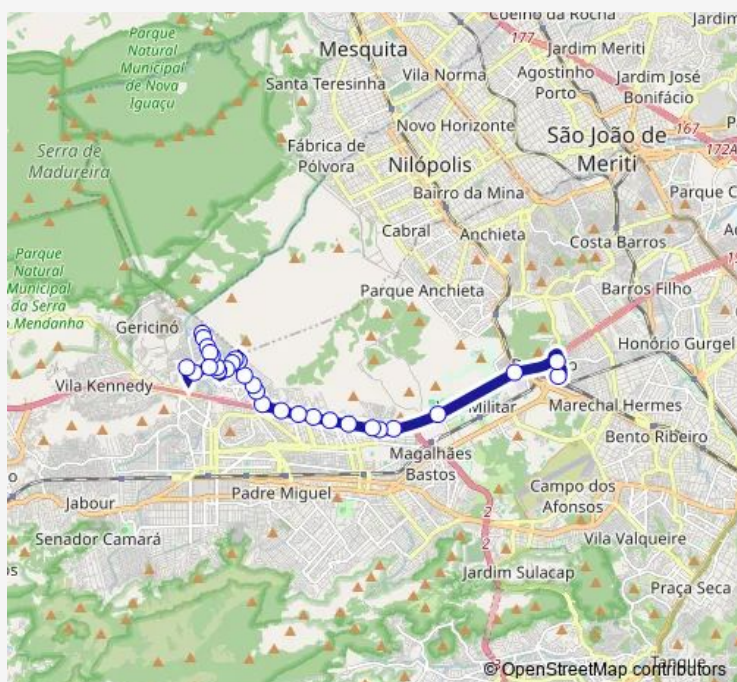

Coleiro

Marreco

Neusa de Souza Viana

Route schedule

Terminal Deodoro : Plataforma F10 — Ponto Final: Catiri : Nova Prata

Monday 00:00

Tuesday 00:00

Wednesday 00:00

Thursday 00:00

Friday 00:00

Saturday 00:00

Sunday 00:00

Route info

Direction: Terminal Deodoro : Plataforma F10

Stops: 30

Trip Duration: 0 hour 29 min

Sarapuí

Ponto Final: Catiri : Nova Prata

Direction

Ponto Final: Catiri : Nova Prata — Terminal Deodoro :
Plataforma F10

28 stops

[Open route schedule](#)

Ponto Final: Catiri : Nova Prata

Homero Pinto Caputo

Monday 00:00

Tuesday 00:00

Wednesday 00:00

Thursday 00:00

Friday 00:00

Saturday 00:00

Sunday 00:00

Route info