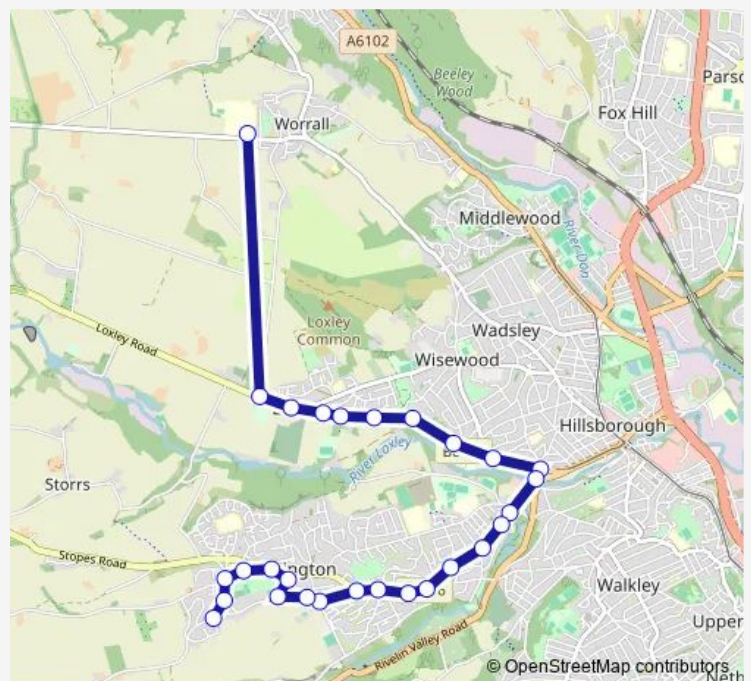

Oldfield Road/Stannington Road

Oldfield Road/Long Lane

Oldfield Road/Oldfield Avenue

Route schedule

Bradfield School/Kirk Edge Road — Nethergate/Oldfield Road

Monday 15:05

Tuesday 15:05

Wednesday 15:05

Thursday 15:05

Friday 15:05

Saturday —

Sunday —

Route info

Direction: Bradfield School/Kirk Edge Road

Stops: 28

Trip Duration: 0 hour 21 min

Nethergate/Oldfield Road

Direction

Nethergate/Oldfield Road — Bradfield School/Kirk Edge Road

25 stops

[Open route schedule](#)

Nethergate/Oldfield Road

Uppergate Road/Bankfield Lane

Uppergate Road/Stannington Road

Monday 07:26

Tuesday 07:26

Wednesday 07:26

Thursday 07:26

Friday 07:26

Saturday —

Sunday —

Route info