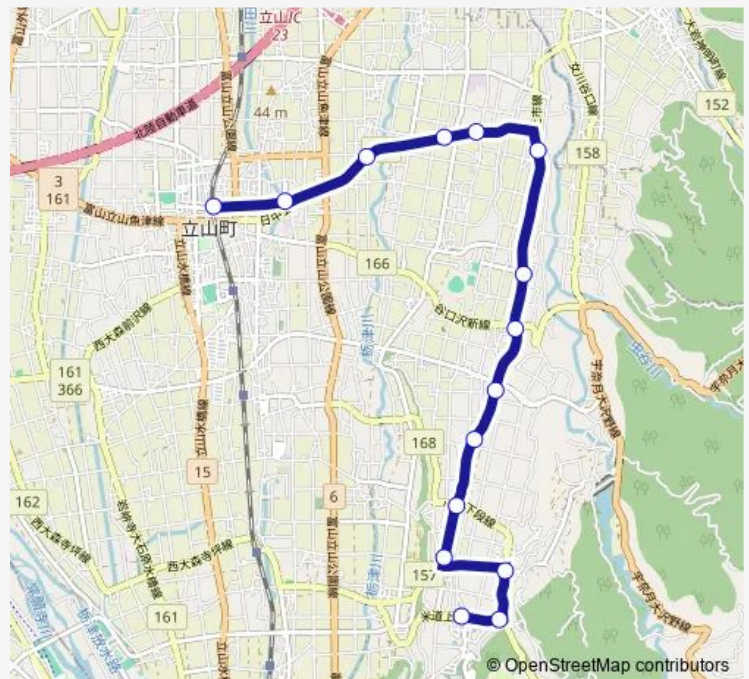

上末 — 五百石駅

Monday	08:31
Tuesday	08:31
Wednesday	08:31
Thursday	08:31
Friday	08:31
Saturday	08:31
Sunday	—

Route info

Direction: 上末

Stops: 15

Trip Duration: 0 hour 23 min

■ 吉峰 (上末→五百石駅)

吉峰 (上末→五百石駅) Bus time schedules and route maps are available in an offline PDF at busmaps.com. Use the busmaps.com website to see live bus times, train schedule or subway schedule, and step-by-step directions for all public transit in Toyama

The schedule is provided in the local timezone. Times with "(+1)" indicate departures on the next day.

PDF file created on 2025-01-16

2024 BusMaps.com - All Rights Reserved