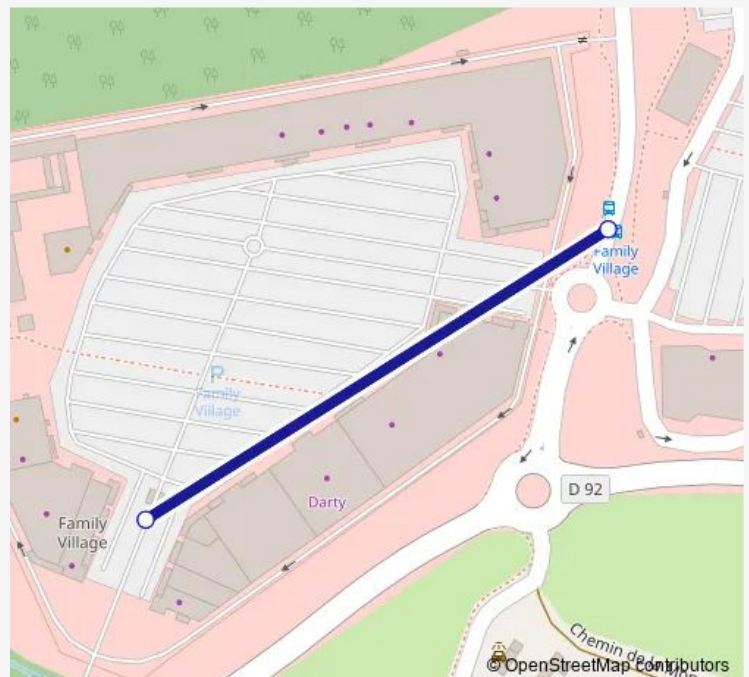

Direction

Leroy Merlin — Clos Fleuri 2

2 stops

[Open route schedule](#)

Leroy Merlin

Clos Fleuri 2

Route schedule

Leroy Merlin — Clos Fleuri 2

Monday	07:00
Tuesday	07:00
Wednesday	07:00
Thursday	07:00
Friday	07:00
Saturday	07:00
Sunday	—

Route info

Direction: Leroy Merlin

Stops: 2

Trip Duration: 0 hour 2 min