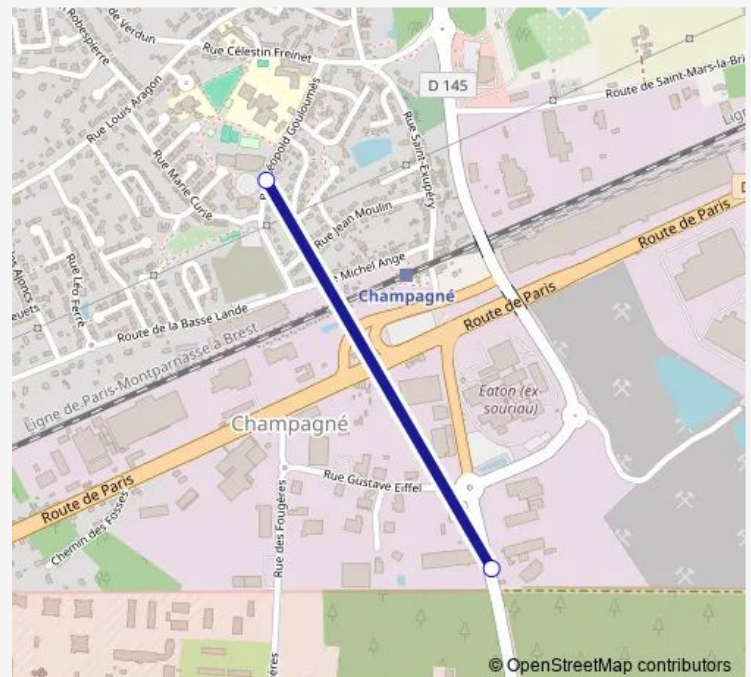

### Route info

Direction: Stradal

Stops: 2

Trip Duration: 0 hour 3 min

**Direction**

Paprec — La Forêt

2 stops

[Open route schedule](#)