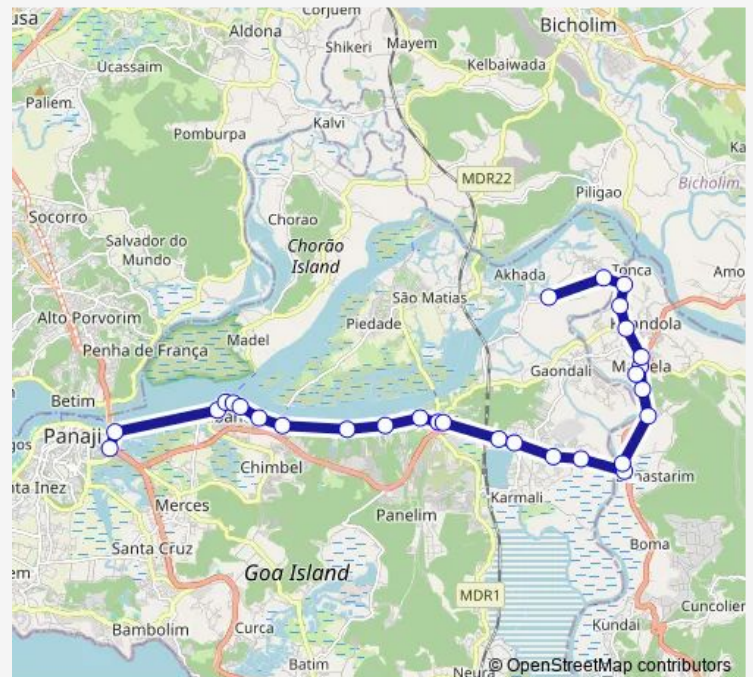

Bus PVT-Pni1 Panaji - Akhada

[Go to website](#)

Direction

Akhada — Panaji KTC Bus Stand

29 stops

[Open route schedule](#)

- Akhada
- St. Estevam
- Cumbarjua Bridge
- Ameywada
- Khandola College
- Marcel KTC Bus Stand
- Marcela Theatre
- Orgao
- Tivre Pump
- Tivrem
- Banastari Bazaar
- Banastari
- Dhulaper
- Syngenta
- Corlim Industrial Estate
- Corlim Petrol Pump
- Old Goa Police Station
- Old Goa Gandhi Circle
- Old Goa
- Baingini
- St. Pedro

Route schedule

Akhada — Panaji KTC Bus Stand

Monday	06:10-19:30
Tuesday	06:10-19:30
Wednesday	06:10-19:30
Thursday	06:10-19:30
Friday	06:10-19:30
Saturday	06:10-19:30
Sunday	06:10-19:30

Route info

Direction: Akhada

Stops: 29

Trip Duration: 0 hour 40 min

■ PVT-Pni1 — Panaji - Akhada

Divar Ferry

Ribandar Police Sation

Ribander Copel

Ribander Church

Chodna Ferry