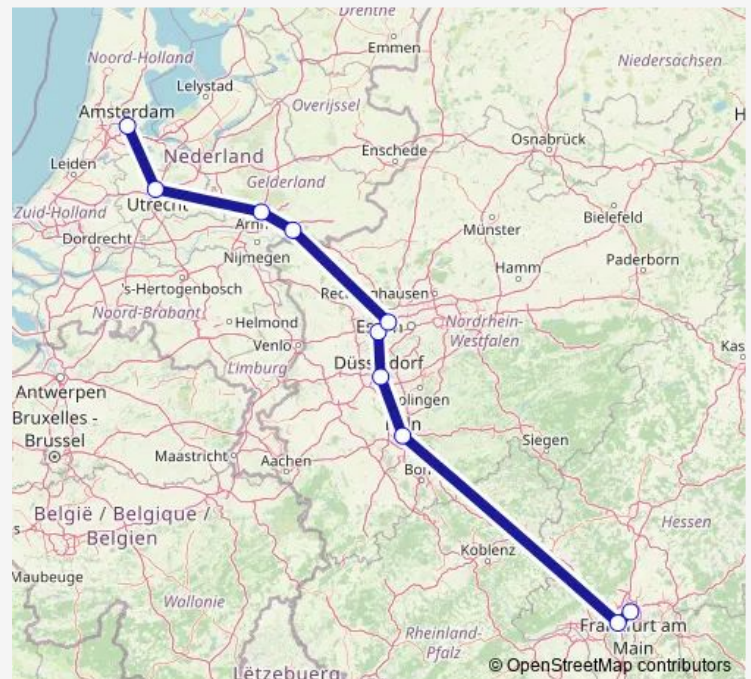

### Direction

undefined — undefined

0 stops

[Open route schedule](#)

### Route schedule

undefined — undefined

Monday 05:29-06:41

Tuesday 05:29-05:16

Wednesday 05:29-06:41

Thursday 05:29-05:16

Friday 05:29-06:41

Saturday 06:26-06:41

### Route info

Direction:

Stops: 0

Trip Duration: – min

ICE 222

BusMaps

**Direction**

Frankfurt(Main)Hbf — Amsterdam Centraal

10 stops

[Open route schedule](#)

Frankfurt(Main)Hbf

Frankfurt(M) Flughafen Fernbf

Köln Messe/Deutz Gl.11-12

Düsseldorf Hbf

Duisburg Hbf

Oberhausen Hbf