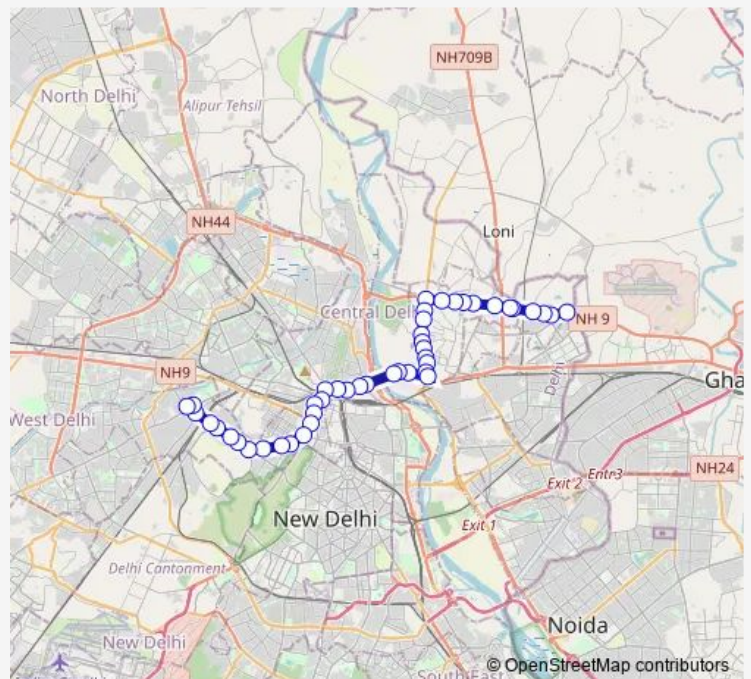

### Route schedule

Harsh Vihar — Karampura Terminal

Monday 01:55-19:25

Tuesday 01:55-19:25

Wednesday 01:55-19:25

Thursday 01:55-19:25

Friday 01:55-19:25

Saturday 01:55-19:25

Sunday 01:55-19:25

### Route info

Direction: Harsh Vihar

Stops: 45

Trip Duration: 1 hour 34 min

■ 208up

BusMaps

Shyam Giri Mandir

Shastri Park Dmrc Depot