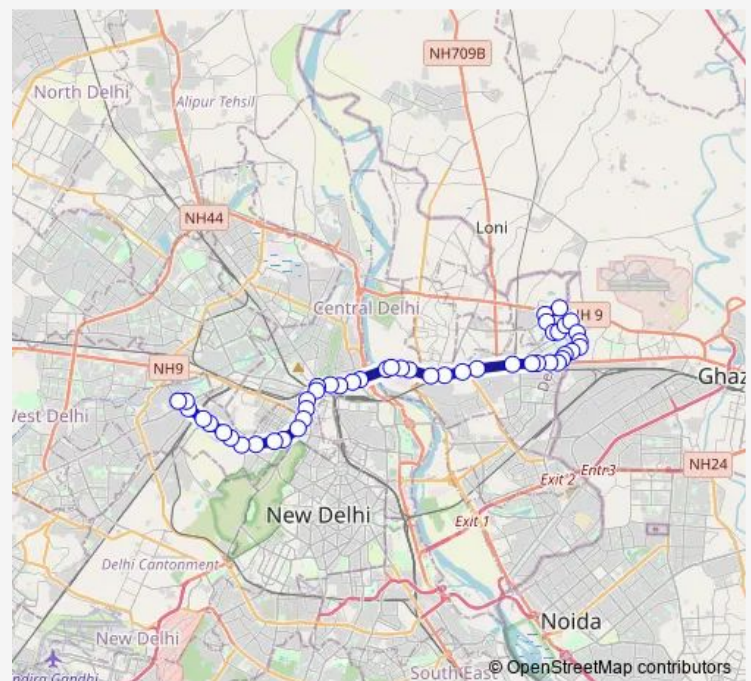

Shahdara (Shyam Lal College)

Welcome Metro Station

Seelam Pur Metro Mall

Route schedule

Harsh Vihar Terminal — Karampura Terminal

Monday 05:40-20:45

Tuesday 05:40-20:45

Wednesday 05:40-20:45

Thursday 05:40-20:45

Friday 05:40-20:45

Saturday 05:40-20:45

Sunday 05:40-20:45

Route info

Direction: Harsh Vihar Terminal

Stops: 47

Trip Duration: 1 hour 41 min

■ 208up

BusMaps

Dharam Pura

Shastri Park

Shyam Giri Mandir

Shastri Park Metro Depot

Shastri Park Dmrc Depot

Isbt Bridge