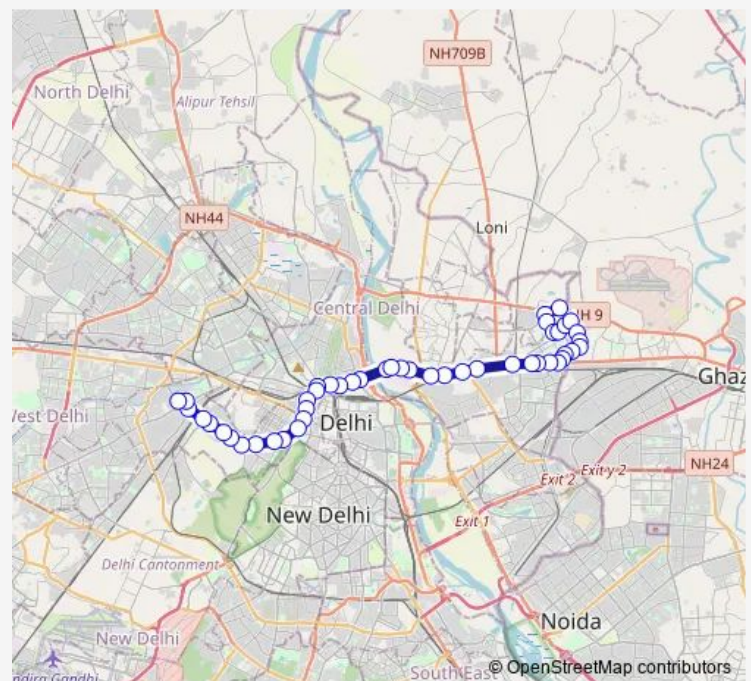

### Route schedule

Harsh Vihar Terminal — Karampura Terminal

Monday 05:40-20:45

Tuesday 05:40-20:45

Wednesday 05:40-20:45

Thursday 05:40-20:45

Friday 05:40-20:45

Saturday 05:40-20:45

### Route info

Direction: Harsh Vihar Terminal

Stops: 47

Trip Duration: 1 hour 41 min

■ 208up

BusMaps

Dharam Pura

Shastri Park