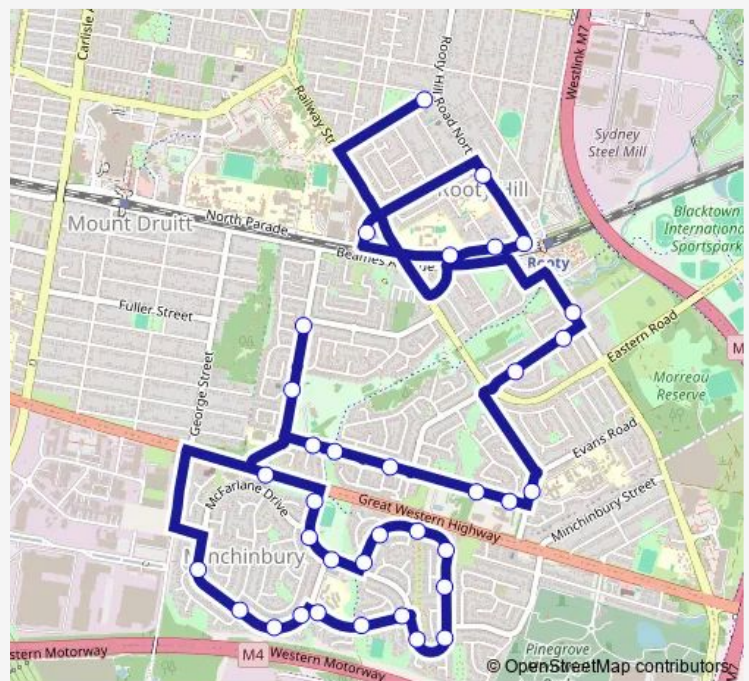

Willis St At Devon St

Willis St Opp Caladenia St

Beaconsfield Rd Before Assunta St

Gardner St Opp Driscoll Av

Gardner St Opp 30

John St Before Burn Cl

John St Before Chandler St

John St At Sharon Pl

Mcfarlane Dr Opp Cobbler Cres

Mcfarlane Dr After Alicante St

Mcfarlane Dr Opp Bergin Pl

Mcfarlane Dr Opp Barossa Dr

Barossa Dr After Mcfarlane Dr

Route schedule

St Aidans Primary School, Kimberley St — Rupertswood Rd Opp Charlotte Rd

Monday	15:25
Tuesday	15:25
Wednesday	15:25
Thursday	15:25
Friday	15:25
Saturday	—
Sunday	—

Route info

Direction: St Aidans Primary School, Kimberley St

Stops: 35

Trip Duration: 0 hour 35 min

6522 — St Aidans PS to Rupertswood Rd opp Charlotte Rd via Minchinbury

Barossa Dr Opp Berruex Reserve

Barossa Dr After Hermitage Pl

Minchin Dr Opp Barossa Dr

Minchin Dr Opp Fleurs St

Minchin Dr Before Bernier St

Minchin Dr Opp Gamay Pl

Minchin Dr Before Vintage Pl

Minchin Dr Opp Shiraz Pl