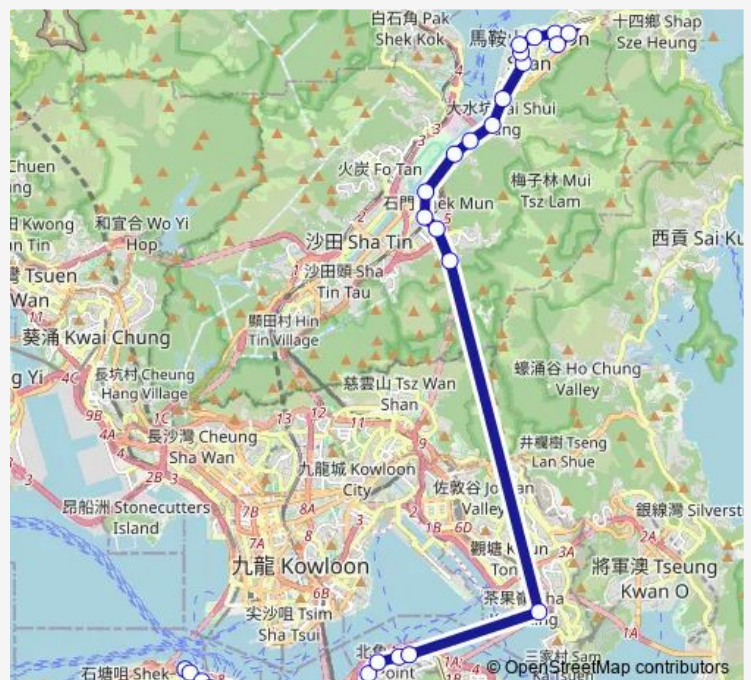

[Ctb] Admiralty Station - United Centre, Queensway[[Kmb+Ctb] Admiralty Station/
Admiralty Station - United Centre, Queensway[[Kmb] Admiralty Station

[Ctb] Arsenal Street, Hennessy Road[[Kmb+Ctb] Arsenal Street/
Arsenal Street, Hennessy Road[[Kmb] Arsenal Street

[Ctb] O'Brien Road, Hennessy Road[[Kmb+Ctb] O'Brien Road/
O'Brien Road, Hennessy Road[[Xb] Hennessy Road Near Luard Road, WAN Chai[[Xb] Hennessy Road Near Luard Road, WAN Chai (Departure During THE Period From 4.30 A.M. TO 11.30 P.M.)

Route info

Direction: [Ctb] Central (Macau Ferry)[Kmb+Ctb] Macau Ferry BUS Terminus/
Central (Macau Ferry)

Stops: 34

Trip Duration: 1 hour 22 min

N680 — KAM Ying Court - Central (Macau Ferry)

[Kmb+Ctb] Stewart Road/
Stewart Road, Hennessy Road|[Kmb] Stewart Road