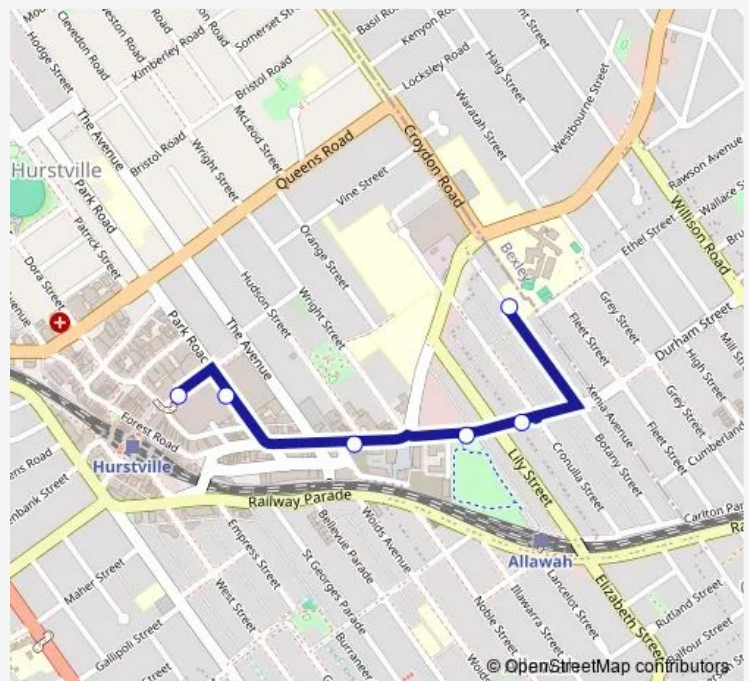

## School Bus S199 Sydney Technical HS - Botany Rd to Hurstville Westfield - Cross Street

[Go to website](#)

### Direction

Botany St Before Ethel Lane — Westfield Hurstville, Cross St

6 stops

[Open route schedule](#)

Botany St Before Ethel Lane

Durham St At Lily Lane

Kempt Field, Durham St

Forest Rd Opp Hudson St

### Route schedule

Botany St Before Ethel Lane — Westfield Hurstville, Cross St

Monday	15:10
Tuesday	15:10
Wednesday	14:30
Thursday	15:10
Friday	15:10
Saturday	—
Sunday	—

### Route info

Direction: Botany St Before Ethel Lane

Stops: 6

Trip Duration: 0 hour 7 min

S199 School Bus time schedules and route maps are available in an offline PDF at [busmaps.com](https://busmaps.com). Use the [busmaps.com](https://busmaps.com) website to see live bus times, train schedule or subway schedule, and step-by-step directions for all public transit in Sydney