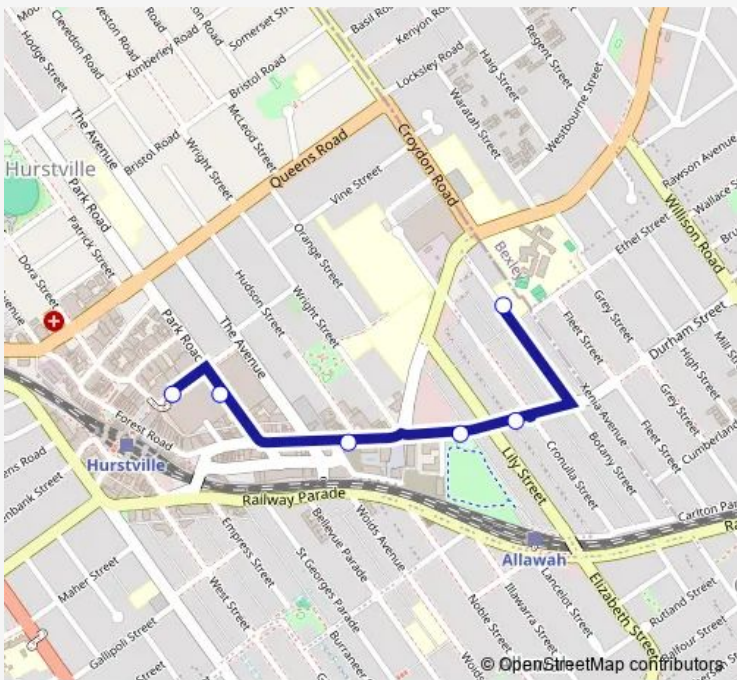

## School Bus S199 Sydney Technical HS - Botany Rd to Hurstville Westfield - Cross Street

[Go to website](#)

**Direction**  
undefined — undefined

0 stops

[Open route schedule](#)

Route schedule  
undefined — undefined

Monday	15:10
Tuesday	15:10
Wednesday	14:30
Thursday	15:10
Friday	15:10
Saturday	—
Sunday	—

Route info

Direction:

Stops: 0

Trip Duration: — min

S199 School Bus time schedules and route maps are available in an offline PDF at [busmaps.com](https://busmaps.com). Use the [busmaps.com](https://busmaps.com) website to see live bus times, train schedule or subway schedule, and step-by-step directions for all public transit in Sydney

The schedule is provided in the local timezone. Times with "(+1)" indicate departures on the next day.

PDF file created on 2025-02-26

2024 BusMaps.com - All Rights Reserved