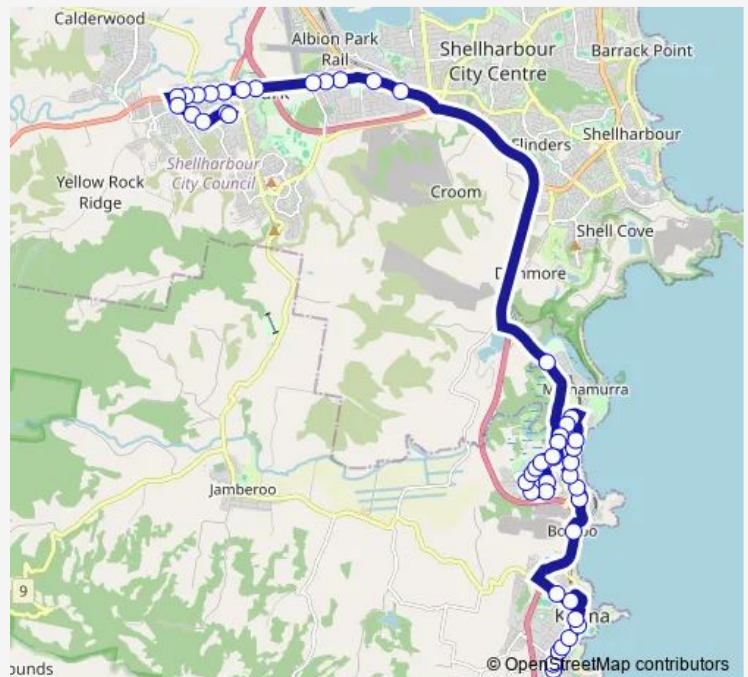

North Kiama Dr After Moona Av

North Kiama Dr At Merindah Av

Oxley Av Opp Hoolong Av

Oxley Av Opp Hoolong Av

Oxley Av Opp Riversdale Av

Oxley Av Before Riverside Dr

Route schedule

Bonaira St At Henley Av — Albion Park High School, School Grounds, Church St

Monday	07:15
Tuesday	07:15
Wednesday	07:15
Thursday	07:15
Friday	07:15
Saturday	—
Sunday	—

Route info

Direction: Bonaira St At Henley Av

Stops: 48

Trip Duration: 0 hour 50 min

S199 — St Pauls PS to Bonaira St at Henley Ave via Kiama Downs

Meehan Dr Opp Cameron Cres

Meehan Dr At Barton Dr

Barton Dr Opp Tarrant Av

Mcbrien Dr After Barton Dr

Mcbrien Dr At Cowell Pl

Mcbrien Dr At Meehan Dr

Gainsborough Chase Reserve, Meehan Dr

Meehan Dr Opp Gainsborough Shopping Centre

Meehan Dr Opp Barton Dr

Meehan Dr At Cameron Cres

Riverside Dr Opp The Village

Princes Hwy After Colden Dr

Princes Hwy Before Woollybutt Dr

Tongarra Rd Opp Albion Park Rail Public School

Tongarra Rd Opp Mcdonald Park