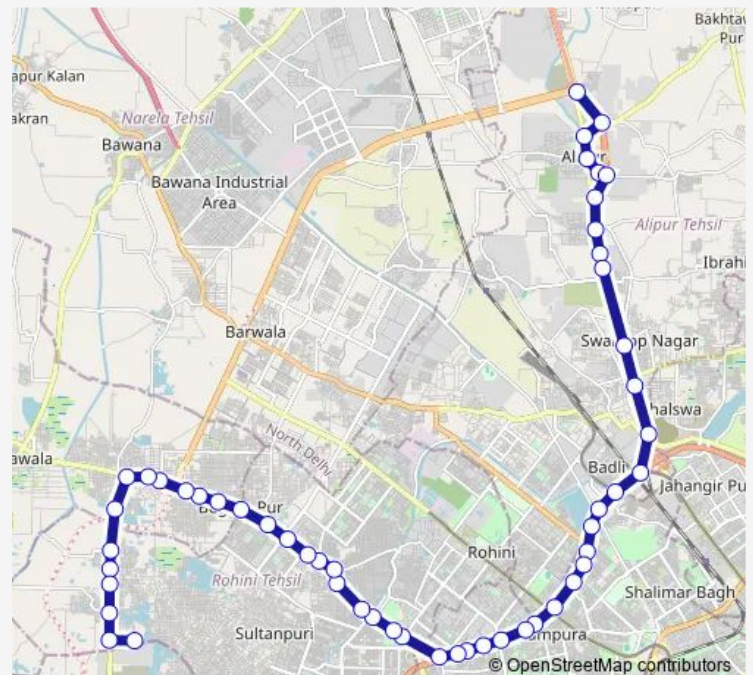

Thursday 20:14-22:50

Friday 20:14-22:50

Saturday 20:14-22:50

Sunday 20:14-22:50

Route info

Direction: Bakauli Village (GT Road)

Stops: 52

Trip Duration: 1 hour 55 min

194stldown

BusMaps

Madhuban Chowk Outer Ring Road

Saraswativihar C Block

Deepali Chowk

Kali Mata Mandir

Puspanjali Enclave

Rohini Depot - 3