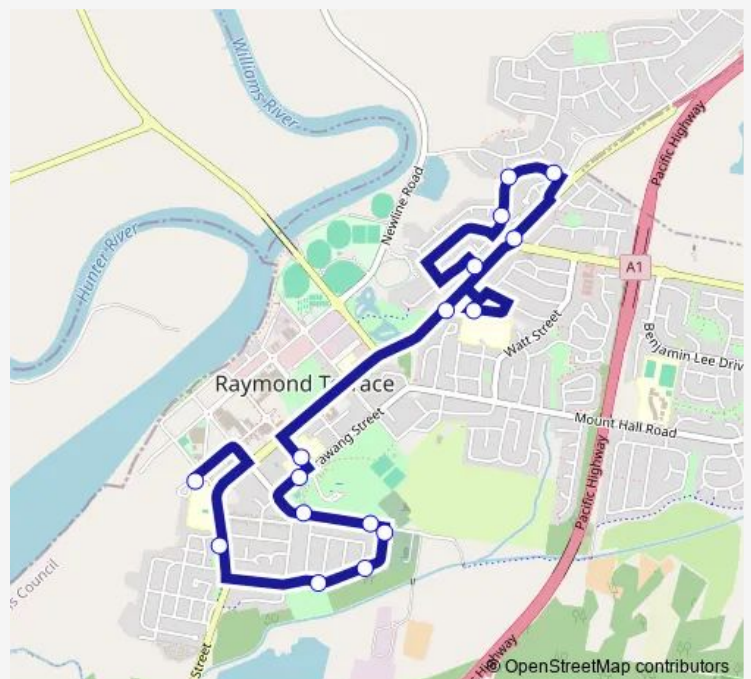

School Bus 1342 Tomago to Raymond Terrace Schools

[Go to website](#)

Direction

Tregenna St After Adelaide St — Raymond Terrace Primary School, Sturgeon St

16 stops

[Open route schedule](#)

Tregenna St After Adelaide St

Raymond Terrace Community Hall, Irrawang St

Elizabeth Av Opp Charles St

Elizabeth Av Opp Phillip Rd

Phillip St At Elizabeth Av

Phillip Rd Opp Windsor St

Kia Ora Park, Phillip St

Bettles Park, Adelaide St

Raymond Terrace Primary School, Sturgeon St

Route schedule

Tregenna St After Adelaide St — Raymond Terrace Primary School, Sturgeon St

Monday	08:28
Tuesday	08:28
Wednesday	08:28
Thursday	08:28
Friday	08:28
Saturday	—
Sunday	—

Route info

Direction: Tregenna St After Adelaide St

Stops: 16

Trip Duration: 0 hour 20 min

1342 — Tomago to Raymond Terrace Schools

1342 School Bus time schedules and route maps are available in an offline PDF at busmaps.com. Use the busmaps.com website to see live bus times, train schedule or subway schedule, and step-by-step directions for all public transit in Maitland