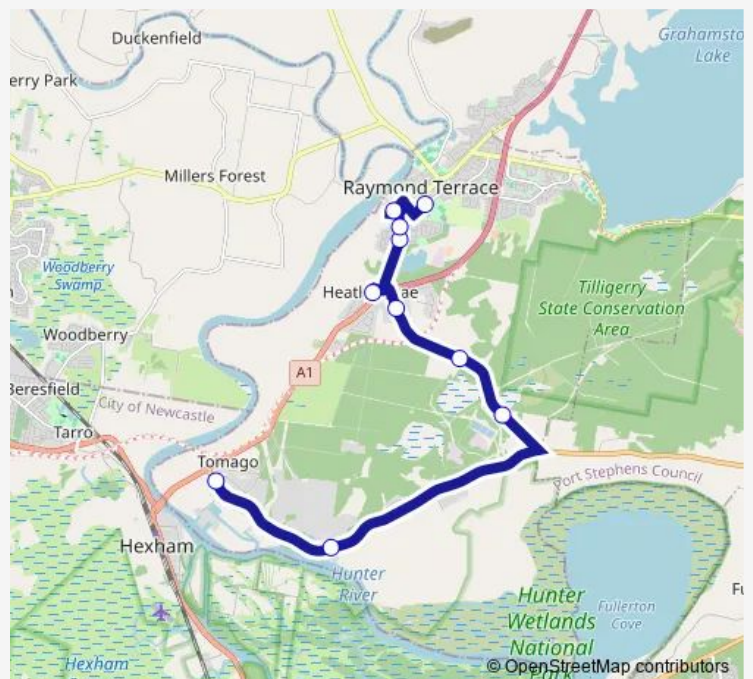

Tomago Rd At Mcintyre Rd

Masonite Rd Opp 90

187 Masonite Rd

Masonite Rd Before Archibald Pl

Hunter River High School, Elkin Av

Adelaide St At Kent St

Bettles Park, Adelaide St

Raymond Terrace Primary School, Sturgeon St

St Brigid's Catholic Church, Irrawang St

Route schedule

Tomago Rd Opp Tomago Village Van Park — St Brigid's Catholic Church, Irrawang St

Monday	08:30
Tuesday	08:30
Wednesday	08:30
Thursday	08:30
Friday	08:30
Saturday	—
Sunday	—

Route info

Direction: Tomago Rd Opp Tomago Village Van Park

Stops: 10

Trip Duration: 0 hour 25 min

1342 School Bus time schedules and route maps are available in an offline PDF at busmaps.com. Use the busmaps.com website to see live bus times, train schedule or subway schedule, and step-by-step directions for all public transit in Newcastle

The schedule is provided in the local timezone. Times with "(+1)" indicate departures on the next day.

PDF file created on 2025-01-31

2024 BusMaps.com - All Rights Reserved