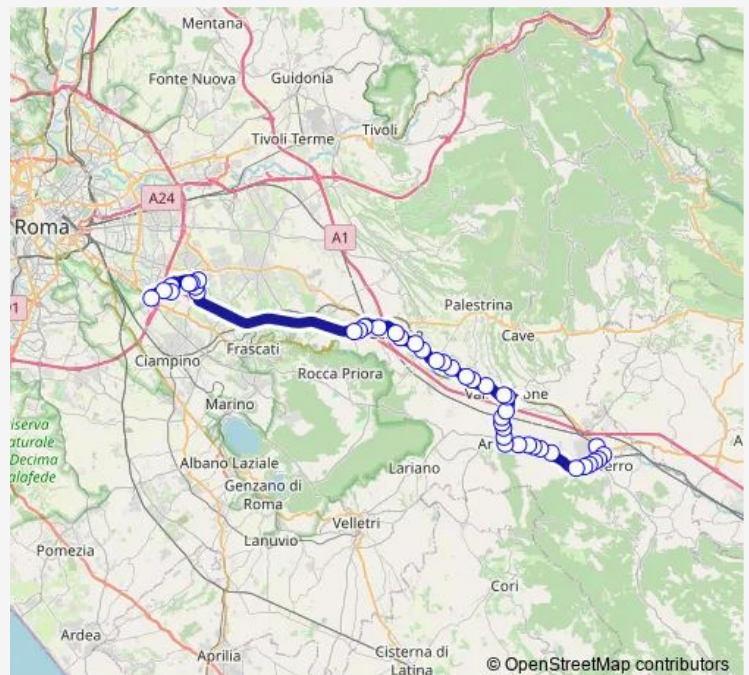

Valmontone | Largo Roma # f13684

Valmontone | Via Casilina Via Sant'Angelo # f14601

**Route schedule**

Colferro | Stazione FS # f4937 — Roma | Anagnina (Metro A) # f3583

Monday	14:30
Tuesday	14:30
Wednesday	14:30
Thursday	14:30
Friday	14:30
Saturday	—
Sunday	—

**Route info**

Direction: Colferro | Stazione FS # f4937

Stops: 43

Trip Duration: 1 hour 19 min

Colferro Scalo - Roma Anagnina # Cf329a

Labico | Via Roma Via Matteotti # f14602

Labico | Via Roma Via Nocchietto # f14603