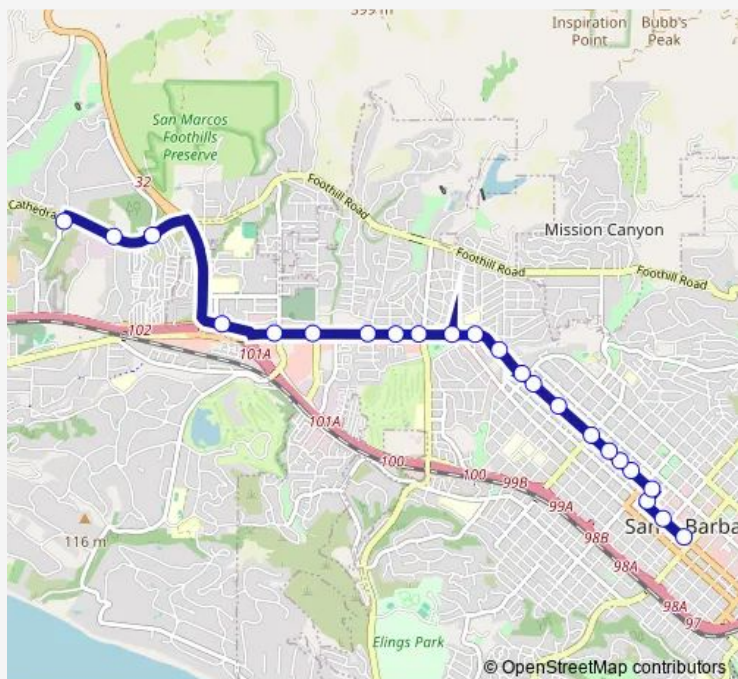

Cathedral Oaks & Via Chaparral

Route schedule

Transit Center — Cathedral Oaks & Alpha Resource

Monday 08:37

Tuesday 08:37

Wednesday 08:37

Thursday 08:37

Friday 08:37

Saturday —

Sunday —

Route info

Direction: Transit Center

Stops: 23

Trip Duration: 0 hour 25 min

2010 — Alpha Resource Center

Cathedral Oaks & El Sueno