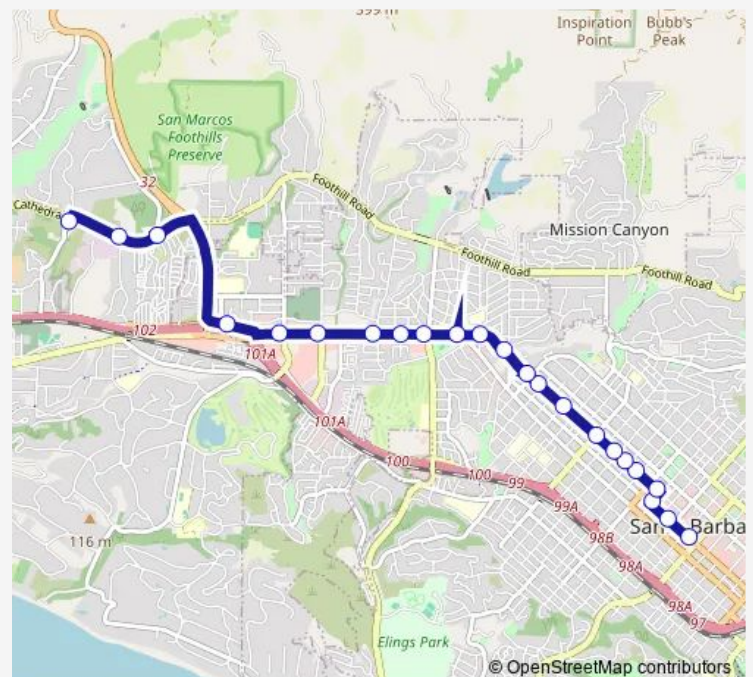

Direction

Transit Center — Cathedral Oaks & Alpha Resource

23 stops

[Open route schedule](#)

Transit Center

Chapala & Anapamu

Sola & Chapala

State & Sola

State & Arrellaga

State & Valerio

State & Islay

State & Mission

State & Pueblo

State & Quinto

State & Constance

State & Alamar

State & Calle Laureles

State & Calle Palo Colorado

State & San Roque

State & Broadmoor

State & Ontare

State & Hope

State & La Cumbre

Calle Real & Pesetas

Cathedral Oaks & Via Chaparral

Route schedule

Transit Center — Cathedral Oaks & Alpha Resource

Monday 08:37

Tuesday 08:37

Wednesday 08:37

Thursday 08:37

Friday 08:37

Saturday —

Sunday —

Route info

Direction: Transit Center

Stops: 23

Trip Duration: 0 hour 25 min

2010 — Alpha Resource Center