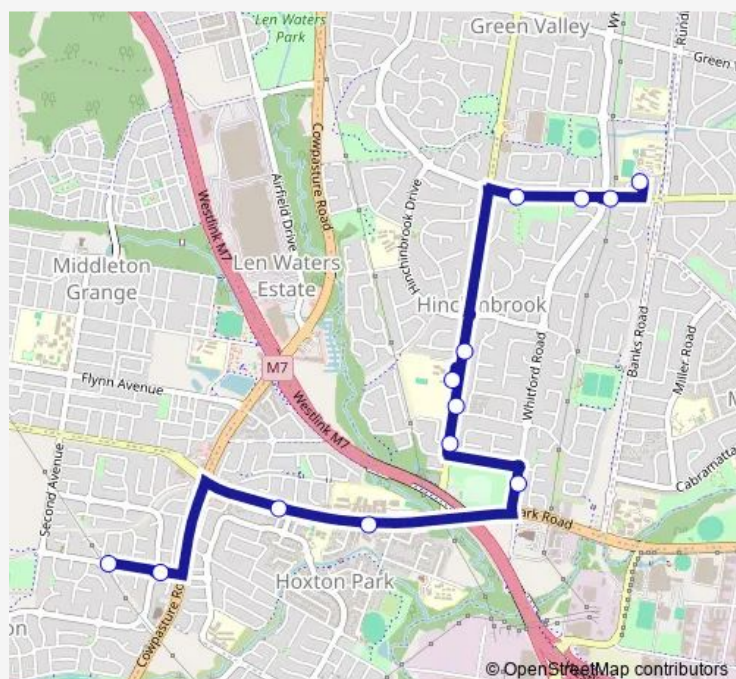

School Bus 2010 James Busby HS to Mannow Av

[Go to website](#)

Direction

James Busby Hs — Mannow Av At Tunnack Cl

13 stops

[Open route schedule](#)

James Busby Hs

South Liverpool Rd At Whitford Rd

South Liverpool Rd Opp Jabiru St

Murragan Park, South Liverpool Rd

Wilson Rd Opp Mornington Pl

Hoxton Park High School

Wilson Rd At Frigate Bird Av

Wilson Rd Opp Baldini Pl

Whitford Rd Opp Hoxton Park Reserve

Hoxton Park Shops, Hoxton Park Rd

Hoxton Park Rd At Glen Innes Rd

Mannow Av At Carmichael Dr

Mannow Av At Tunnack Cl

Route schedule

James Busby Hs — Mannow Av At Tunnack Cl

Monday	15:20
Tuesday	15:20
Wednesday	15:20
Thursday	15:20
Friday	—
Saturday	—
Sunday	—

Route info

Direction: James Busby Hs

Stops: 13

Trip Duration: 0 hour 16 min

2010 School Bus time schedules and route maps are available in an offline PDF at busmaps.com. Use the busmaps.com website to see live bus times, train schedule or subway schedule, and step-by-step directions for all public transit in Liverpool