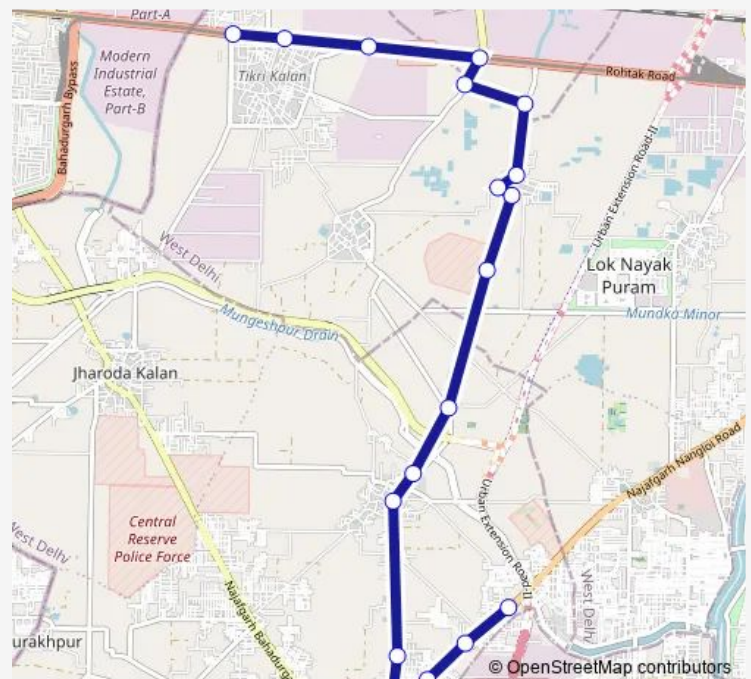

Bus 949stlup2

[Go to website](#)

Direction

Dichau Kalan Depot — Tikri Border Metro Station

18 stops

[Open route schedule](#)

Dichau Kalan Depot

Nirmal Vihar

Route schedule

Dichau Kalan Depot — Tikri Border Metro Station

Monday 07:55-21:21

Tuesday 07:55-21:21

Wednesday 07:55-21:21

Thursday 07:55-21:21

Friday 07:55-21:21

Saturday 07:55-21:21

Sunday 07:55-21:21

Route info

Direction: Dichau Kalan Depot

Stops: 18

Trip Duration: 0 hour 52 min

■ 949stlup2

949stlup2 Bus time schedules and route maps are available in an offline PDF at busmaps.com. Use the busmaps.com website to see live bus times, train schedule or subway schedule, and step-by-step directions for all public transit in New Delhi