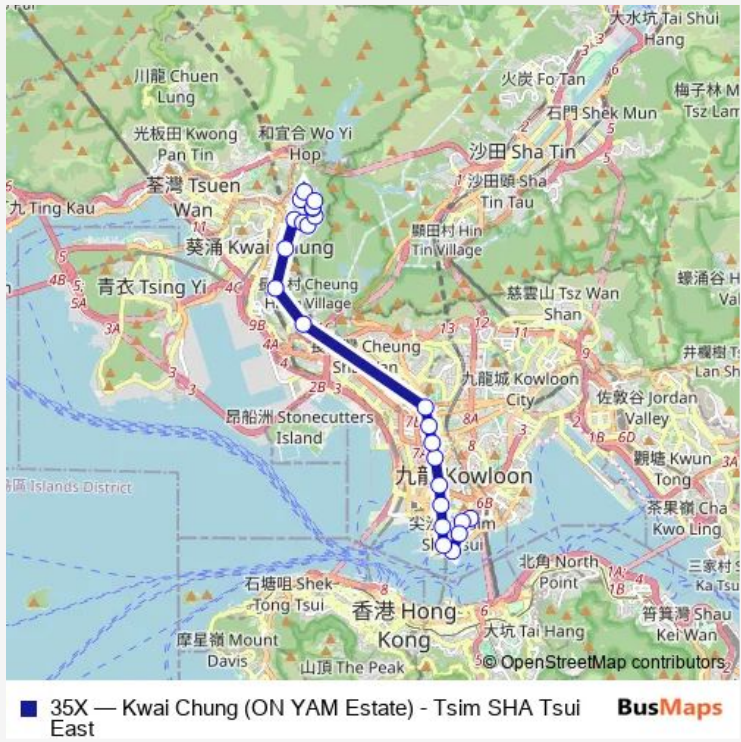

Route schedule

[Ctb] Tsim SHA Tsui East[[Kmb] Tsim SHA Tsui East BUS Terminus — [Kmb] ON YAM BUS Terminus

Monday	18:00
Tuesday	18:00
Wednesday	18:00
Thursday	18:00
Friday	18:00
Saturday	18:00
Sunday	—

Route info

Direction: [Ctb] Tsim SHA Tsui East[[Kmb] Tsim SHA Tsui East BUS Terminus

Stops: 24

Trip Duration: 0 hour 56 min

[Kmb] Chung Shan Terrace

[Kmb] WAH Yuen Chuen

[Kmb] YIP Shing Street Kwai Chung

[Kmb] TA Chuen Ping Street Kwai Chung