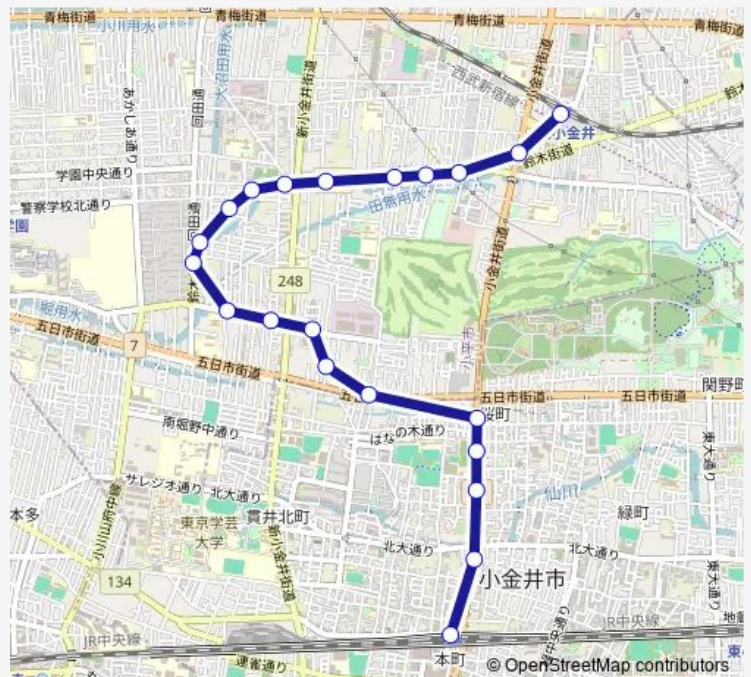

### Route schedule

花小金井駅南口 — 武蔵小金井駅

Monday 07:37

Tuesday 07:37

Wednesday 07:37

Thursday 07:37

Friday 07:37

Saturday —

### Route info

Direction: 花小金井駅南口

Stops: 21

Trip Duration: 0 hour 23 min

## Route info

Direction: 武蔵小金井駅

Stops: 21

Trip Duration: 0 hour 23 min

花 1 2 Bus time schedules and route maps are available in an offline PDF at [busmaps.com](https://busmaps.com). Use the [busmaps.com](https://busmaps.com) website to see live bus times, train schedule or subway schedule, and step-by-step directions for all public transit in Kodaira