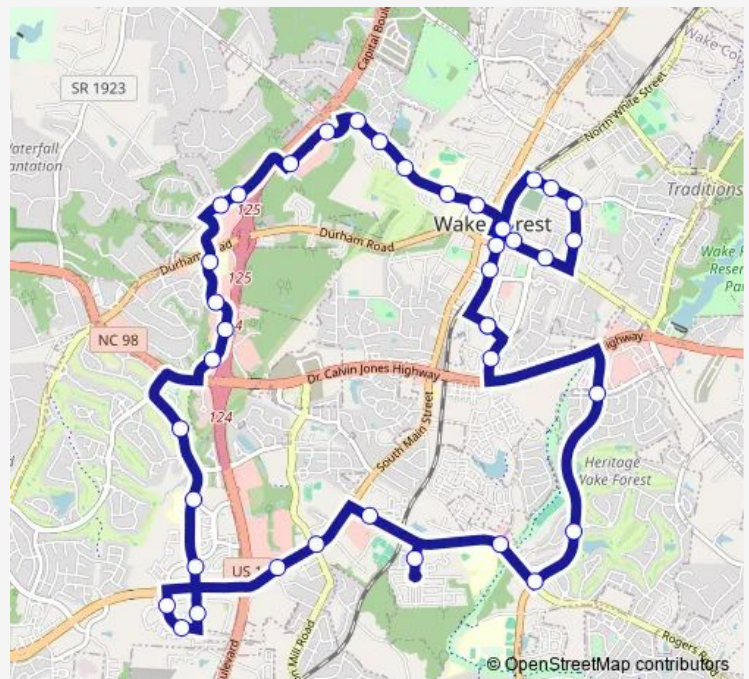

Retail Dr at Target (Nb)

Retail Dr at Durham Rd / NC 98 (Nb)

Wake Union Church Rd at Hampton Inn

Route schedule

Holding Ave at Brooks St (Northern Regional Center) —
Holding Ave at Brooks St (Northern Regional Center)

Monday 05:45-18:45

Tuesday 05:45-18:45

Wednesday 05:45-18:45

Thursday 05:45-18:45

Friday 05:45-18:45

Saturday 08:00-19:55

Sunday —

Route info

Direction: Holding Ave at Brooks St (Northern Regional Center)

Stops: 39

Trip Duration: 1 hour 5 min

■ WFL-A — Wake Forest Loop (Clockwise)

Wake Union Church Rd at Food Lion

Wake Forest Crossing at Lowes Foods (Nb)

White St at Roosevelt Ave

Juniper Ave at White St

Juniper Ave at Taylor St

Allen Rd at Juniper Ave

Allen Rd at Best St

Wait Ave at Highgate Dr

Roosevelt Ave at Brooks St

White St at Jones Ave