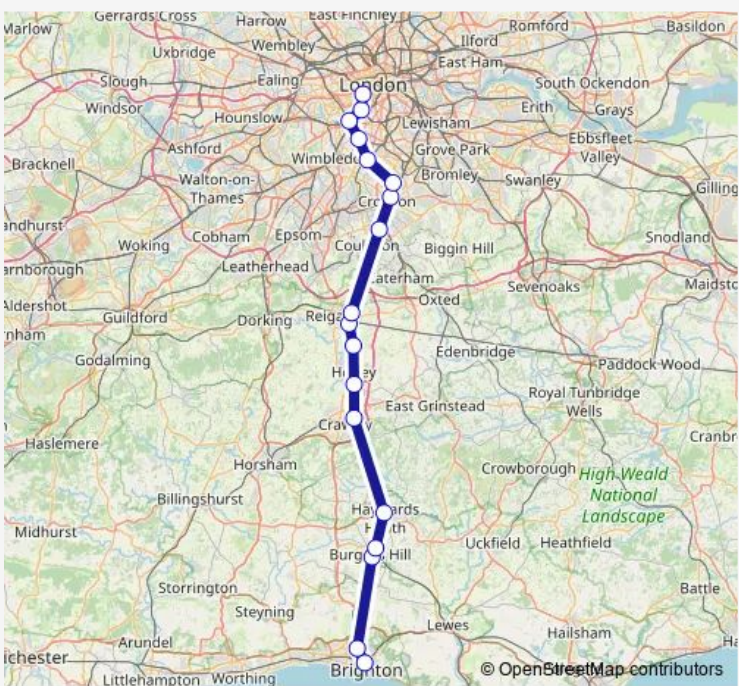

**Rail Gatwick Express Brighton - London Victoria**

[Go to website](#)

**Direction**  
 London Victoria — Brighton  
 15 stops  
[Open route schedule](#)

- London Victoria
- Clapham Junction
- Balham
- Selhurst
- East Croydon
- Purley
- Earlswood (Surrey)
- Gatwick Airport
- Three Bridges
- Haywards Heath
- Wivelsfield
- Burgess Hill
- Hassocks
- Preston Park
- Brighton

Route schedule  
 London Victoria — Brighton

Monday	16:29-18:59
Tuesday	16:29-18:59
Wednesday	16:29-18:59
Thursday	16:29-18:59
Friday	16:29-18:59
Saturday	—
Sunday	—

**Route info**  
 Direction: London Victoria  
 Stops: 15  
 Trip Duration: 1 hour 6 min

## Route info

Direction: London Victoria

Stops: 19

Trip Duration: 1 hour 2 min