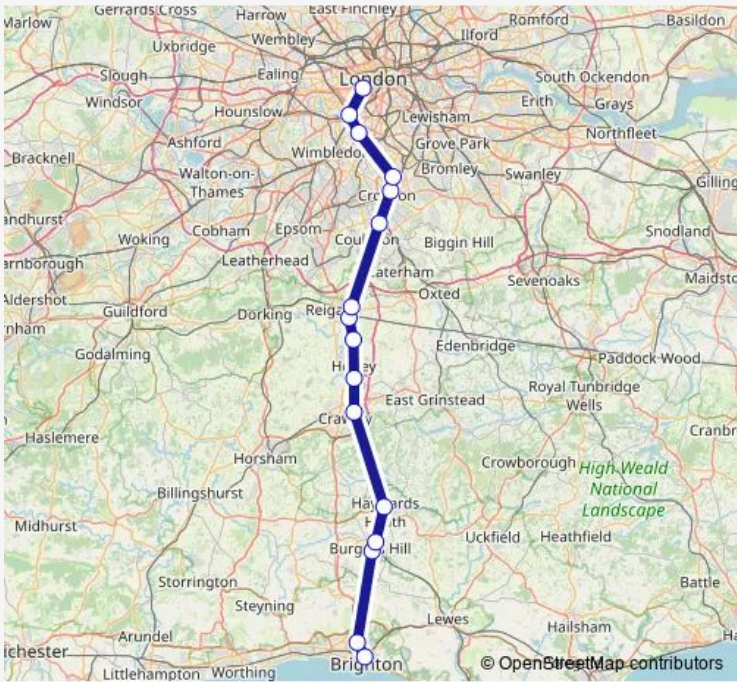

**Rail Gatwick Express Brighton - London Victoria**

[Go to website](#)

**Direction**  
 London Victoria — Brighton

15 stops

[Open route schedule](#)

- London Victoria
- Clapham Junction
- Balham
- Selhurst
- East Croydon
- Purley
- Earlswood (Surrey)
- Gatwick Airport
- Three Bridges
- Haywards Heath
- Wivelsfield
- Burgess Hill
- Hassocks
- Preston Park
- Brighton

Route schedule  
 London Victoria — Brighton

Monday	16:29-18:59
Tuesday	16:29-18:59
Wednesday	16:29-18:59
Thursday	16:29-18:59
Friday	16:29-18:59
Saturday	—
Sunday	—

**Route info**

Direction: London Victoria

Stops: 15

Trip Duration: 1 hour 5 min

**Gatwick Express — Brighton - London Victoria** **BusMaps**

## Direction

London Victoria — Brighton

19 stops

[Open route schedule](#)

London Victoria

Battersea Park

Clapham Junction

Balham