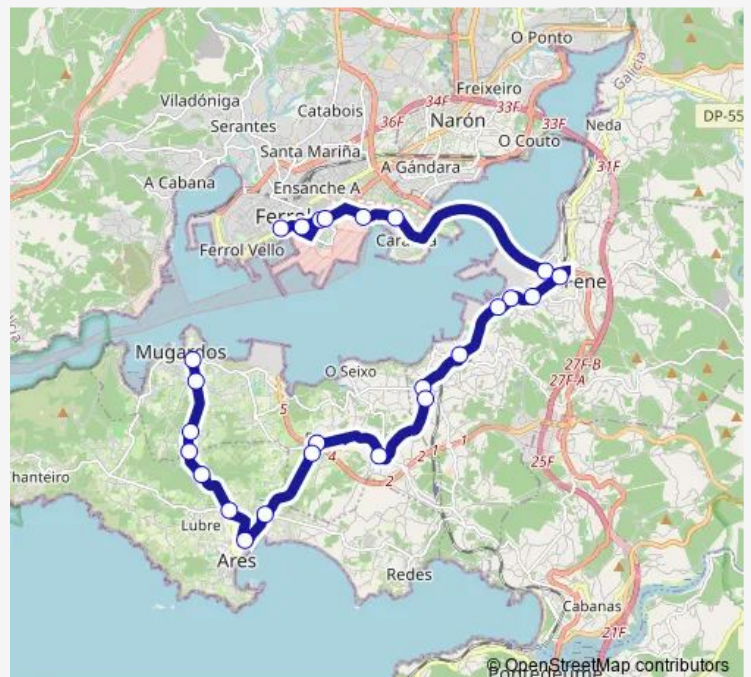

Thursday —

Friday 07:15-20:15

Saturday —

Sunday —

Route info

Direction: Plaza de Galicia

Stops: 25

Trip Duration: 0 hour 40 min

■ XG871020 — Praza de Galicia-Ares-Mugar dos

Alto de Simou

Simou

Catro Camiños

Mugardos

XG871020 Bus time schedules and route maps are available in an offline PDF at busmaps.com. Use the busmaps.com website to see live bus times, train schedule or subway schedule, and step-by-step directions for all public transit in Fene