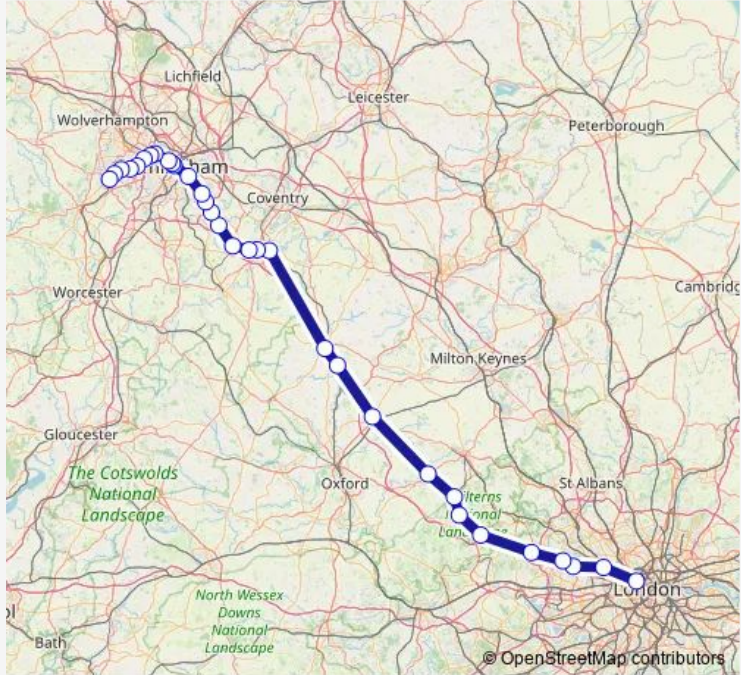

Rail Ch:Myb->Sbj CH train service from MYB to Sbj

[Go to website](#)

Direction
 London Marylebone — Stourbridge Junction
 32 stops
[Open route schedule](#)

- London Marylebone
- Wembley Stadium
- South Ruislip
- West Ruislip
- Gerrards Cross
- High Wycombe
- Saunderton
- Princes Risborough
- Haddenham & Thame Parkway
- Bicester North
- Kings Sutton
- Banbury
- Leamington Spa
- Warwick
- Warwick Parkway
- Hatton (Warks)
- Lapworth
- Dorridge
- Widney Manor
- Solihull
- Tyseley

Route schedule
 London Marylebone — Stourbridge Junction

Monday	21:00-21:10
Tuesday	21:10
Wednesday	21:10
Thursday	21:10
Friday	21:10
Saturday	—
Sunday	—

Route info
 Direction: London Marylebone
 Stops: 32
 Trip Duration: 2 hour 39 min

■ Ch:Myb->Sbj — CH train service from MYB to Sbj **BusMaps**

Birmingham Moor Street

Birmingham Snow Hill

Jewellery Quarter

The Hawthorns

Smethwick Galton Bridge

Langley Green

Rowley Regis

Old Hill

Cradley Heath

Lye (West Midlands)

Stourbridge Junction

Ch:Myb->Sbj Rail time schedules and route maps are available in an offline PDF at busmaps.com. Use the busmaps.com website to see live bus times, train schedule or subway schedule, and step-by-step directions for all public transit in Birmingham