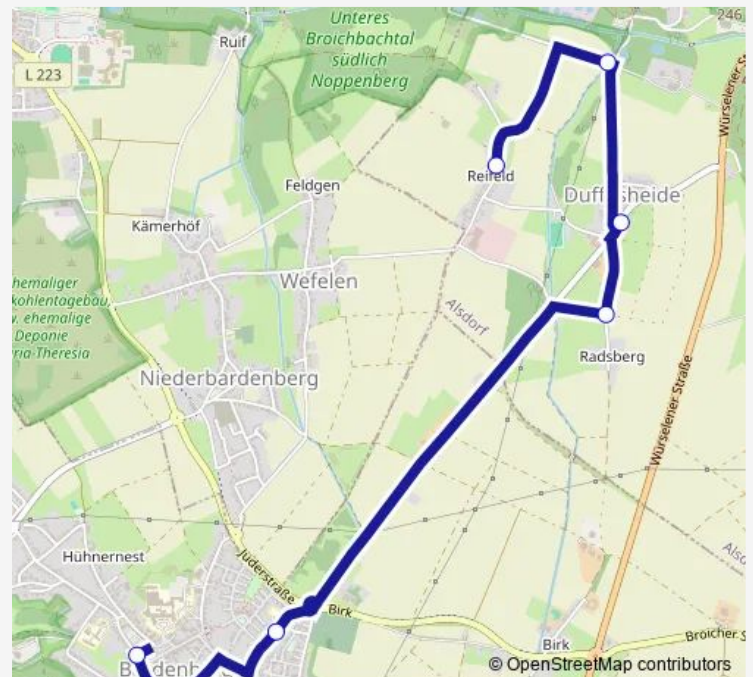

### Direction

Alsdorf, Duffesheide Reifeld — Würselen, Bardenberg  
Wasserturm

7 stops

[Open route schedule](#)

Alsdorf, Duffesheide Reifeld

Alsdorf, Zopp Ottenfelder Allee

Alsdorf, Duffesheide

Alsdorf, Duffesheide Radsberg

### Route schedule

Alsdorf, Duffesheide Reifeld — Würselen, Bardenberg  
Wasserturm

Monday	—
Tuesday	09:00-15:00
Wednesday	09:00-15:00
Thursday	09:00-15:00
Friday	09:00-15:00
Saturday	—
Sunday	—

### Route info

Direction: Alsdorf, Duffesheide Reifeld

Stops: 7

Trip Duration: 0 hour 11 min

### Route schedule

Würselen, Bardenberg Wasserturm — Alsdorf, Duffesheide Radsberg

Monday	—
Tuesday	11:46-17:16
Wednesday	11:46-17:16
Thursday	11:46-17:16
Friday	11:46-17:16
Saturday	—
Sunday	—