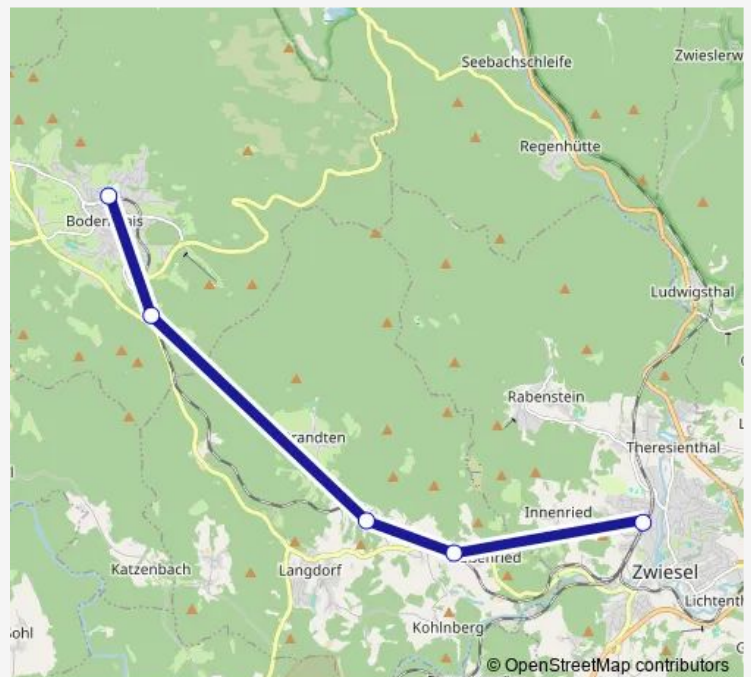

High Speed Rail Service RB37

[Go to website](#)

Direction

Zwiesel (Bay) — Bodenmais

5 stops

[Open route schedule](#)

Zwiesel (Bay)

Außenried

Langdorf

Böhmhof

Bodenmais

Route schedule

Zwiesel (Bay) — Bodenmais

Monday	06:27-22:02
Tuesday	06:27-22:02
Wednesday	06:27-22:02
Thursday	06:27-22:02
Friday	06:27-22:02
Saturday	09:02-22:02
Sunday	09:02-22:02

Route info

Direction: Zwiesel (Bay)

Stops: 5

Trip Duration: 0 hour 21 min

■ RB37

BusMaps

Direction

Bodenmais — Zwiesel (Bay)

5 stops

[Open route schedule](#)

Bodenmais

Böhmhof

Langdorf

Außenried

Zwiesel (Bay)

Route schedule