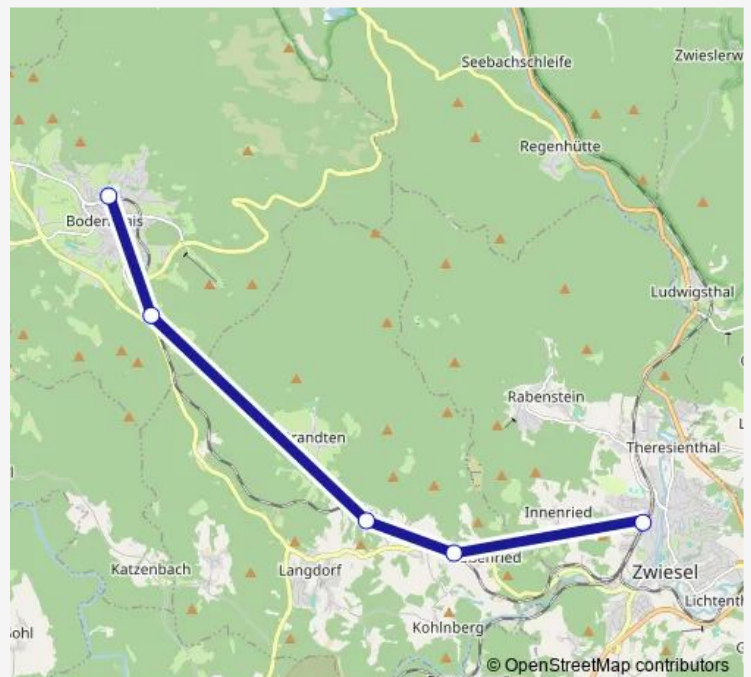

Regional Rail Service Rb37

[Go to website](#)**Direction**

Zwiesel (Bay) — Bodenmais

5 stops

[Open route schedule](#)

Zwiesel (Bay)

Außenried

Langdorf

Böhmhof

Bodenmais

Route schedule

Zwiesel (Bay) — Bodenmais

Monday	06:27-22:02
Tuesday	06:27-22:02
Wednesday	06:27-22:02
Thursday	06:27-22:02
Friday	06:27-22:02
Saturday	09:02-22:02
Sunday	09:02-22:02

Route info

Direction: Zwiesel (Bay)

Stops: 5

Trip Duration: 0 hour 21 min

■ Rb37

BusMaps

Direction

Bodenmais — Zwiesel (Bay)

5 stops

[Open route schedule](#)

Bodenmais

Böhmhof

Langdorf

Außenried

Zwiesel (Bay)

Route schedule

Bodenmais — Zwiesel (Bay)