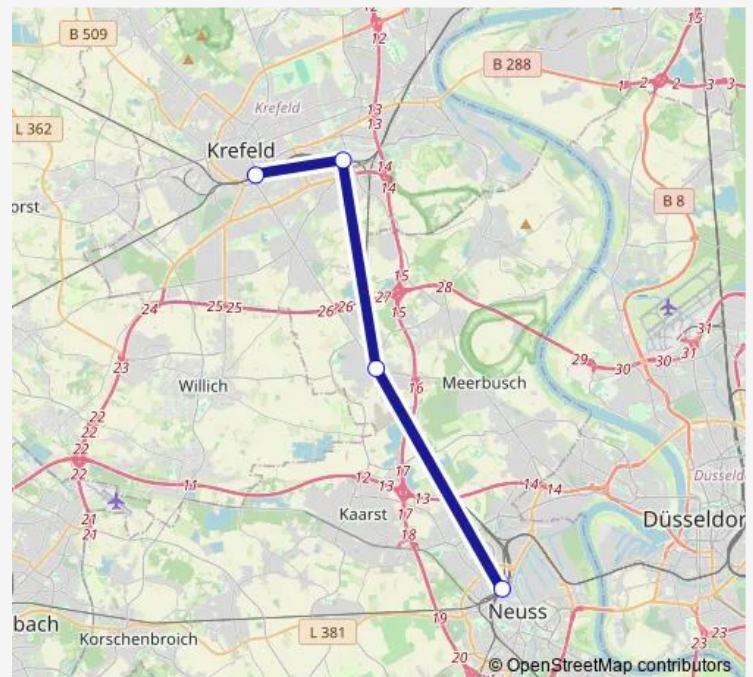

High Speed Rail Service RB37

[Go to website](#)

Direction

Krefeld Hbf — Neuss Hauptbahnhof

4 stops

[Open route schedule](#)

Krefeld Hbf

Krefeld Oppum Bf

Meerbusch Osterath Bf

Neuss Hauptbahnhof

Route schedule

Krefeld Hbf — Neuss Hauptbahnhof

Monday 06:05-20:05

Tuesday 06:05-20:05

Wednesday 06:05-20:05

Thursday 06:05-20:05

Friday 06:05-20:05

Saturday —

Sunday —

Route info

Direction: Krefeld Hbf

Stops: 4

Trip Duration: 0 hour 16 min

■ RB37

Direction

Neuss Hauptbahnhof — Krefeld Hbf

4 stops

[Open route schedule](#)

Neuss Hauptbahnhof

Meerbusch Osterath Bf

Krefeld Oppum Bf

Krefeld Hbf