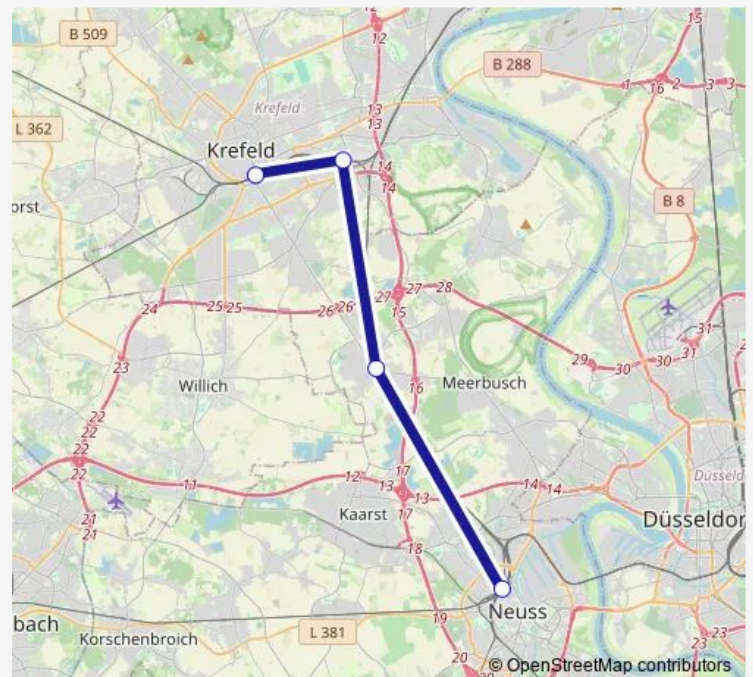

Regional Rail Service Rb37

[Go to website](#)

Direction

Krefeld Hbf — Neuss Hauptbahnhof

4 stops

[Open route schedule](#)

Krefeld Hbf

Krefeld Oppum Bf

Meerbusch Osterath Bf

Neuss Hauptbahnhof

Route schedule

Krefeld Hbf — Neuss Hauptbahnhof

Monday 06:05-20:05

Tuesday 06:05-20:05

Wednesday 06:05-20:05

Thursday 06:05-20:05

Friday 06:05-20:05

Saturday —

Sunday —

Route info

Direction: Krefeld Hbf

Stops: 4

Trip Duration: 0 hour 16 min

■ Rb37

Direction

Neuss Hauptbahnhof — Krefeld Hbf

4 stops

[Open route schedule](#)

Neuss Hauptbahnhof

Meerbusch Osterath Bf

Krefeld Oppum Bf

Krefeld Hbf