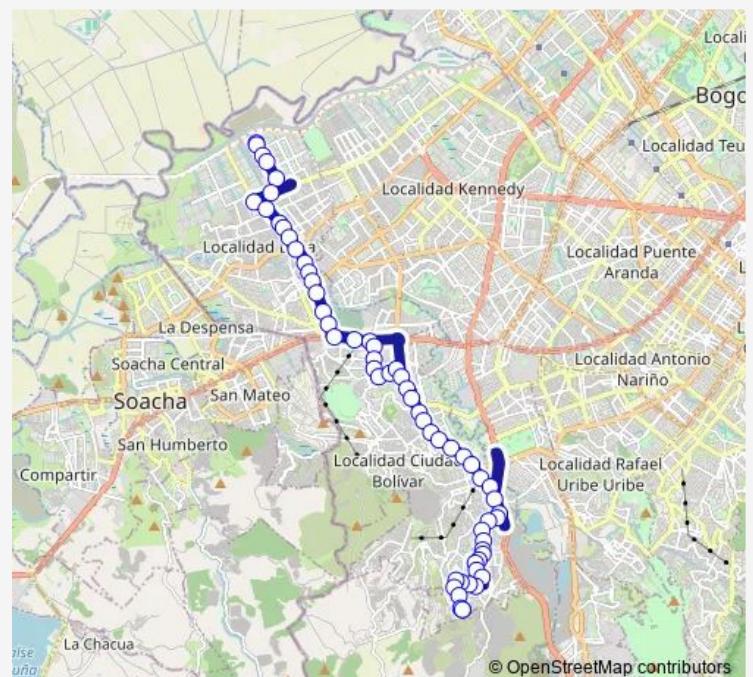

CL 59 Sur - KR 77k

Auto Sur - KR 75d

Auto Sur - KR 74

Route schedule

KR 18G - CL 81G Br. Arabia — KR 18G - CL 81G Br. Arabia

Monday 03:15-22:00

Tuesday 03:15-22:00

Wednesday 03:15-22:00

Thursday 03:15-22:00

Friday 03:15-22:00

Saturday 03:15-22:00

Sunday 04:30-21:00

Route info

Direction: KR 18G - CL 81G Br. Arabia

Stops: 60

Trip Duration: 4 hour 10 min