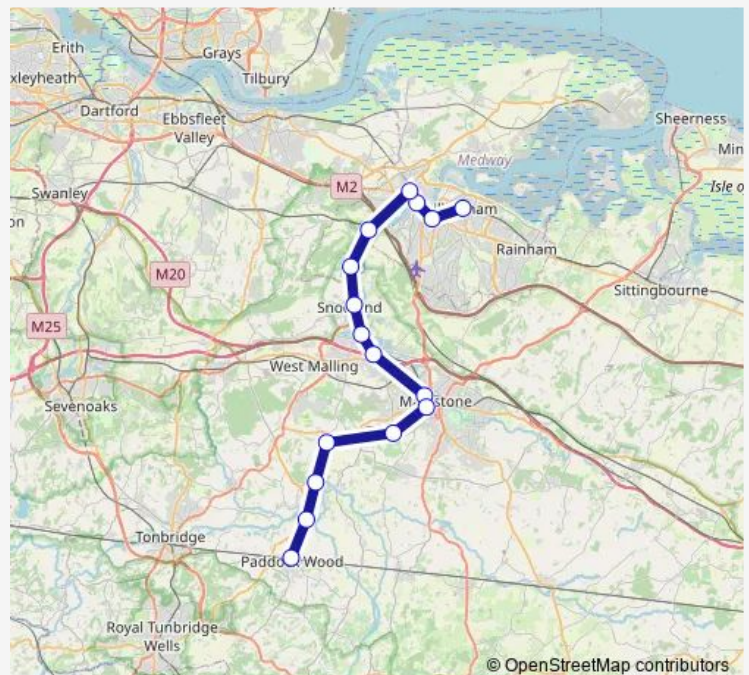

Maidstone West

East Farleigh

Wateringbury

Yalding

Beltring

Paddock Wood

Route schedule

Gillingham (Kent) — Paddock Wood

Monday 04:18

Tuesday 04:18

Wednesday 04:18

Thursday 04:18

Friday 04:18

Saturday —

Sunday —

Route info

Direction: Gillingham (Kent)

Stops: 16

Trip Duration: 1 hour 2 min

■ Se:Glm->Pdw — SE train service from GLM to Pdw

Se:Glm->Pdw Rail time schedules and route maps are available in an offline PDF at busmaps.com. Use the busmaps.com website to see live bus times, train schedule or subway schedule, and step-by-step directions for all public transit in Maidstone