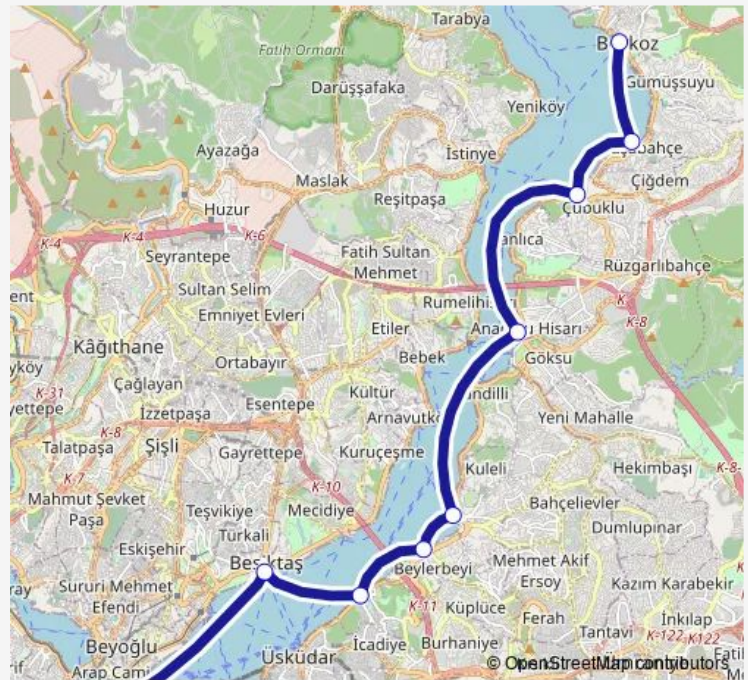

Beykoz Şh. — Eminönü-Boğaz Şh.

Monday 06:15

Tuesday 06:15

Wednesday 06:15

Thursday 06:15

Friday 06:15

Saturday —

Sunday —

Route info

Direction: Beykoz Şh.

Stops: 9

Trip Duration: 1 hour 35 min

BĞZ-1 — Boğazdan Geliş

BusMaps

BĜZ-1 Ferry time schedules and route maps are available in an offline PDF at busmaps.com. Use the busmaps.com website to see live bus times, train schedule or subway schedule, and step-by-step directions for all public transit in UEmraniye