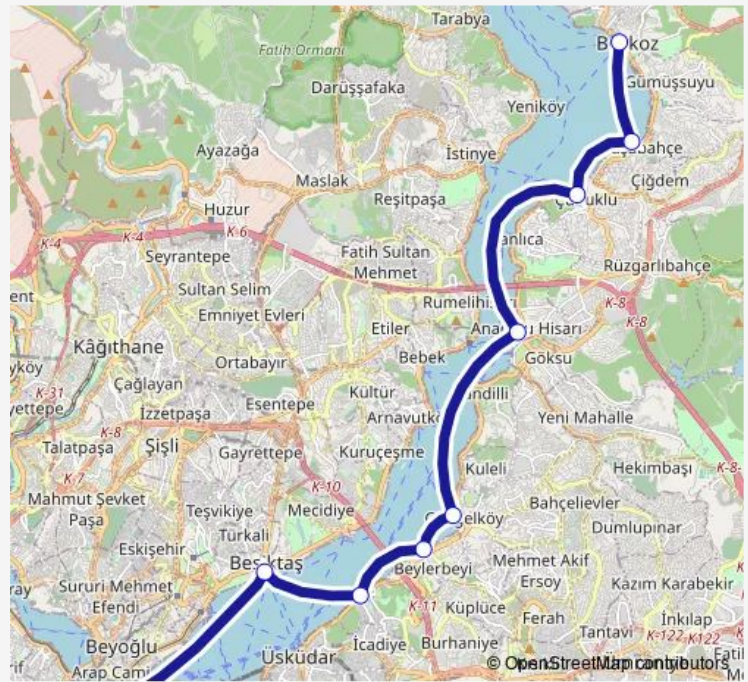

### Route schedule

Beykoz Şh. — Eminönü-Boğaz Şh.

Monday 06:15

Tuesday 06:15

Wednesday 06:15

Thursday 06:15

Friday 06:15

Saturday —

### Route info

Direction: Beykoz Şh.

Stops: 9

Trip Duration: 1 hour 35 min

BĞZ-1 — Boğazdan Geliş

BĜZ-1 Ferry time schedules and route maps are available in an offline PDF at [busmaps.com](https://busmaps.com). Use the [busmaps.com](https://busmaps.com) website to see live bus times, train schedule or subway schedule, and step-by-step directions for all public transit in UEmraniye