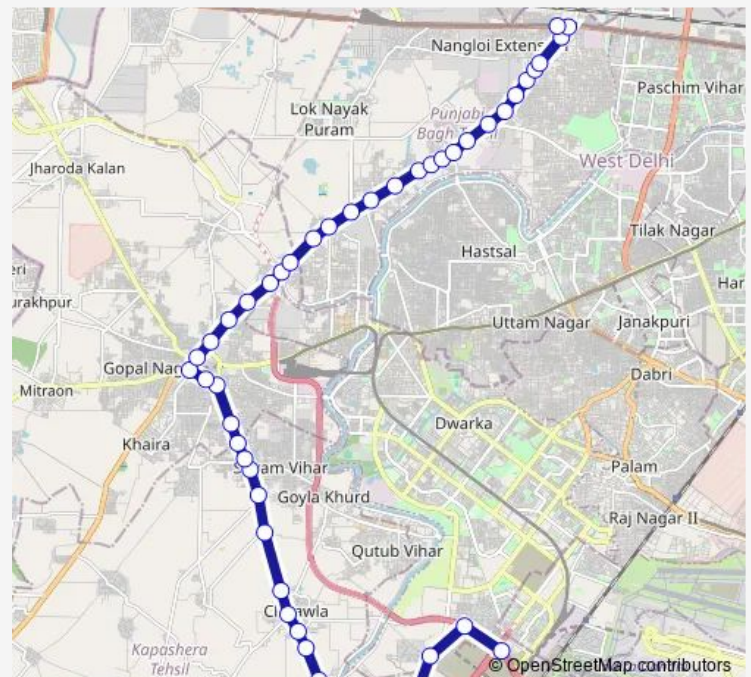

Police Station Najafgarh

Najafgarh Dhansa More

Jharoda Crossing

Route schedule

Dwarka Sec 22 Cluster Depot — Nangloi Metro Station

Monday 04:05-18:05

Tuesday 04:05-18:05

Wednesday 04:05-18:05

Thursday 04:05-18:05

Friday 04:05-18:05

Saturday 04:05-18:05

Sunday 04:05-18:05

Route info

Direction: Dwarka Sec 22 Cluster Depot

Stops: 46

Trip Duration: 1 hour 43 min

■ 979stlup

BusMaps

Dichau Chowk

Udaseen Ashram

Nirmal Vihar

Dichau Kalan Depot

Jai Vihar

Airforce Station (Banicamp)