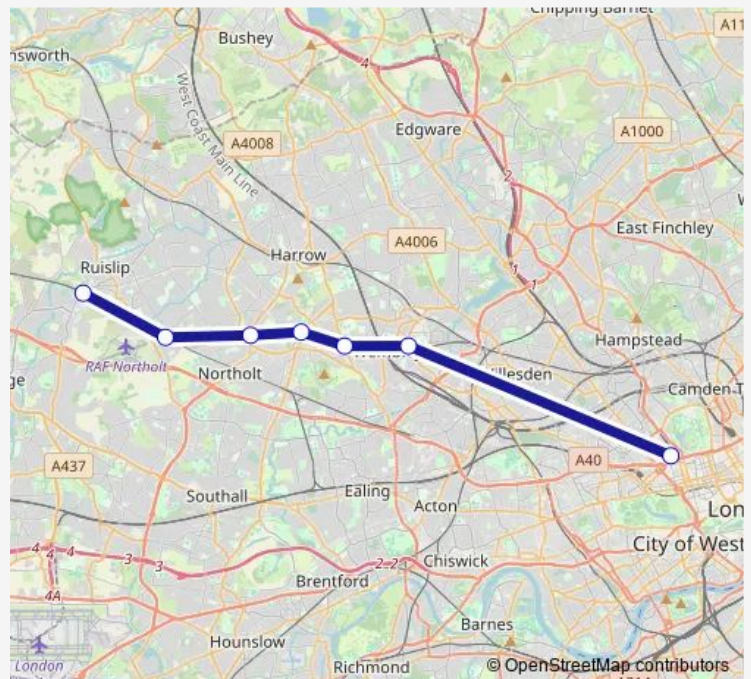

Rail Ch:Wru->Myb CH train service from WRU to Myb

[Go to website](#)

Direction

West Ruislip — London Marylebone

7 stops

[Open route schedule](#)

West Ruislip

South Ruislip

Northolt Park

Sudbury Hill Harrow

Sudbury & Harrow Road

Wembley Stadium

London Marylebone

Route schedule

West Ruislip — London Marylebone

Monday 07:46-19:33

Tuesday 07:46-19:33

Wednesday 07:46-19:33

Thursday 07:46-19:33

Friday 07:46-19:33

Saturday —

Sunday —

Route info

Direction: West Ruislip

Stops: 7

Trip Duration: 0 hour 28 min

■ Ch:Wru->Myb — CH train service from WRU to Myb

Ch:Wru->Myb Rail time schedules and route maps are available in an offline PDF at busmaps.com. Use the busmaps.com website to see live bus times, train schedule or subway schedule, and step-by-step directions for all public transit in Wembley