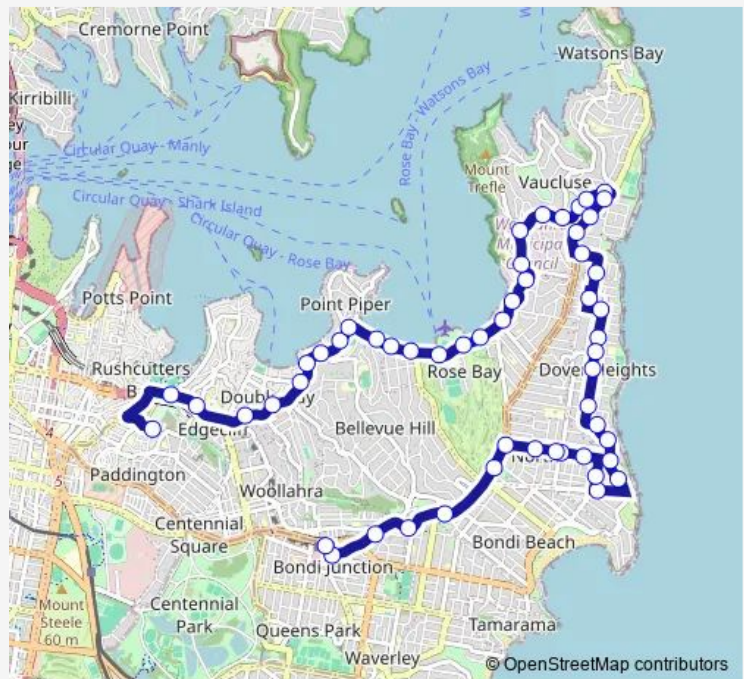

Route schedule

Lawson St At Goodhope St — Bondi Junction Station, Stand P

Monday	15:15
Tuesday	15:15
Wednesday	15:15
Thursday	15:15
Friday	15:15
Saturday	—
Sunday	—

Route info

Direction: Lawson St At Goodhope St

Stops: 54

Trip Duration: 0 hour 52 min

687e — Sydney Grammar Preparatory School to Bondi Junction **BusMaps**

New South Head Rd Opp Clairvaux Rd

New South Head Rd After Hopetoun Av

New South Head Rd Opp Girilang Av