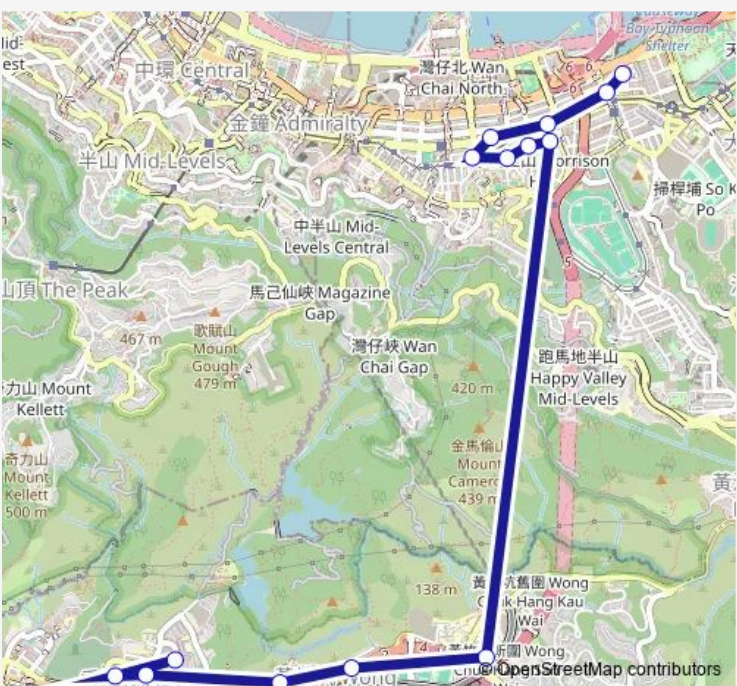

Bus N4a Aberdeen (Shek PAI WAN) - Causeway BAY (Cannon Street) (Overnight Service)

[Go to website](#)

Direction
 Shek PAI WAN Estate Public Transport Interchange —
 Near President Theatre, Cannon Street|Near President
 Theatre, Cannon Street

14 stops

[Open route schedule](#)

- Shek PAI WAN Estate Public Transport Interchange
- NAM Ning Street, Outside HOI Tsing Court
- No.178 Aberdeen Main Road
- Wong Chuk Hang Road, Near YAN'S Tower|Wong Chuk Hang Road, House NO. 23
- Sungib Industrial Centre, Wong Chuk Hang Road|Wong Chuk Hang Road, House NO. 49|Wong Chuk Hang Road, House NO. 49|Wong Chuk Hang Road, Near Tong BIN Lane
- Wong Chuk Hang Road, Eastbound BUS BAY Near Aberdeen Tunnel
- No.221 WAN Chai Road
- No.187 WAN Chai Road
- No.151 WAN Chai Road
- Fleming Road, Outside TAI YAU Building
- No.231 Hennessy Road
- No.345-351 Hennessy Road
- Lockhart Road, Outside Causeway BAY Plaza Phase 1
- Near President Theatre, Cannon Street|Near President Theatre, Cannon Street

Route schedule
 Shek PAI WAN Estate Public Transport Interchange —
 Near President Theatre, Cannon Street|Near President
 Theatre, Cannon Street

Monday	00:00
Tuesday	00:00
Wednesday	00:00
Thursday	00:00
Friday	00:00
Saturday	00:00
Sunday	00:00

Route info

Direction: Shek PAI WAN Estate Public Transport Interchange

Stops: 14

Trip Duration: 0 hour 15 min

N4a — Aberdeen (Shek PAI WAN) - Causeway BAY (Cannon Street) (Overnight Service) **BusMaps**

N4a Bus time schedules and route maps are available in an offline PDF at busmaps.com. Use the busmaps.com website to see live bus times, train schedule or subway schedule, and step-by-step directions for all public transit in Hong Kong