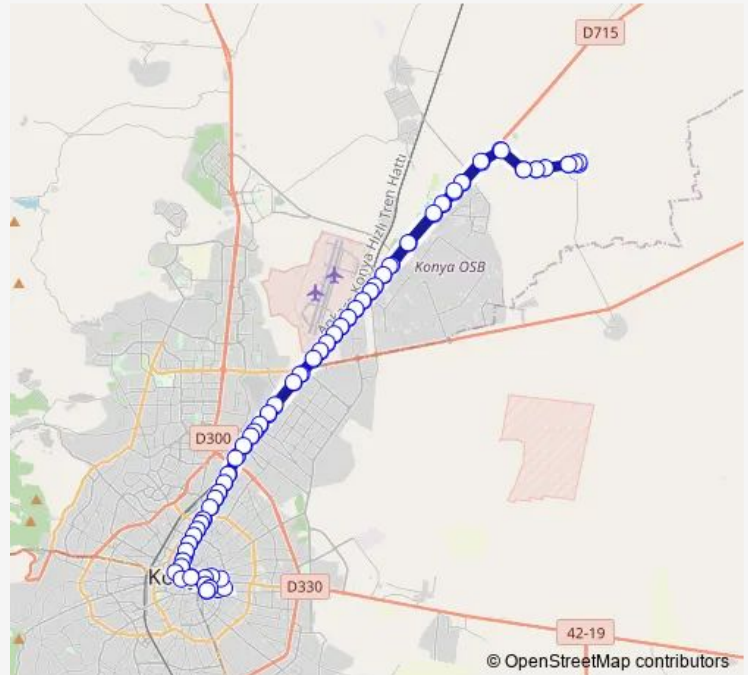

### Route schedule

Piri Esat — Piri Esat

Monday 07:00-18:30

Tuesday 07:00-18:30

Wednesday 07:00-18:30

Thursday 07:00-18:30

Friday 07:00-18:30

Saturday 07:00-18:30

### Route info

Direction: Piri Esat

Stops: 108

Trip Duration: 1 hour 52 min

111-A — Tömek - Tömek

BusMaps

Laleciler

Çevreli