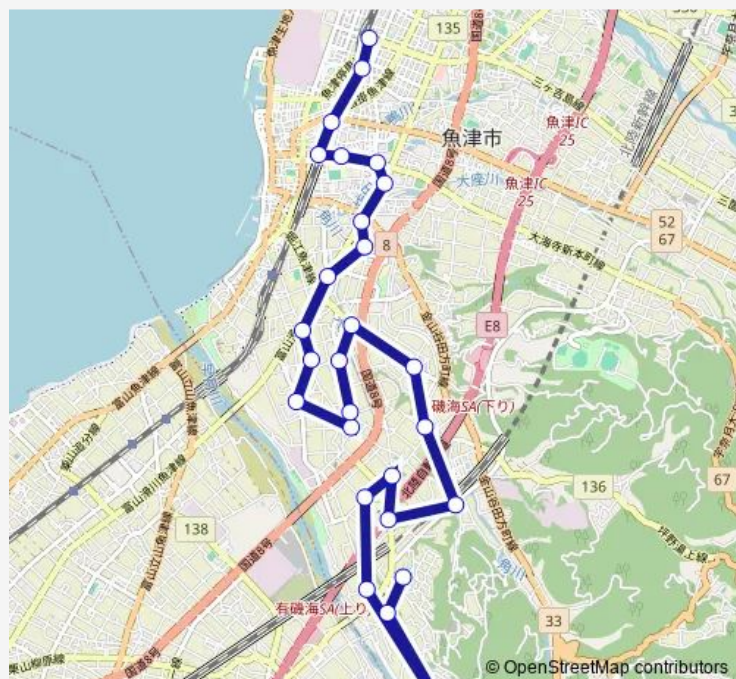

Route schedule

魚津駅前 — 魚津もくもくホール

Monday	10:12
Tuesday	10:12
Wednesday	10:12
Thursday	10:12
Friday	10:12
Saturday	10:12
Sunday	—

Route info

Direction: 魚津駅前

Stops: 27

Trip Duration: 0 hour 46 min

中島ルート (第4便)

吉野神社横

吉野西口住宅前

浅生公民館前

升方公民館前

有山公民館前

魚津もくもくホール

中島ルート (第4便) Bus time schedules and route maps are available in an offline PDF at busmaps.com. Use the busmaps.com website to see live bus times, train schedule or subway schedule, and step-by-step directions for all public transit in Uozu

The schedule is provided in the local timezone. Times with "(+1)" indicate departures on the next day.

PDF file created on 2025-01-16

2024 BusMaps.com - All Rights Reserved