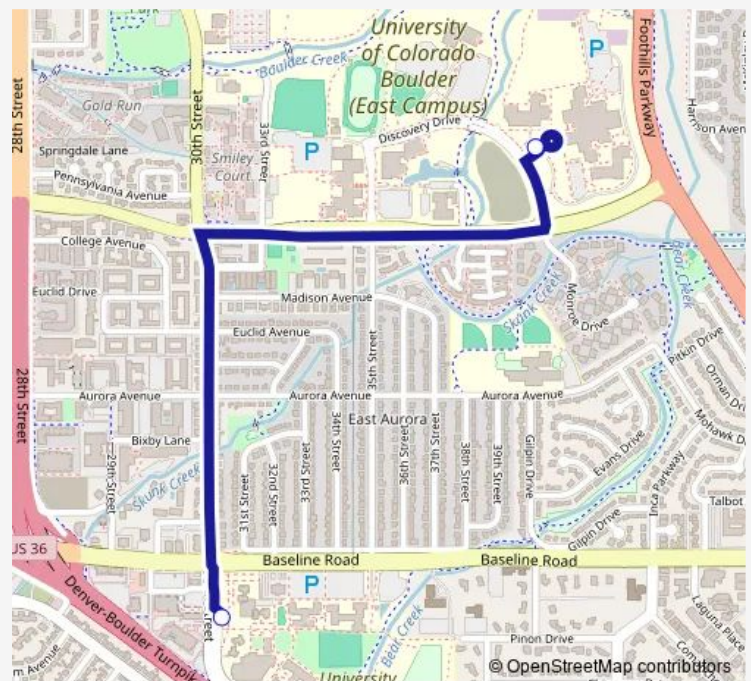

Bus ECX East Campus Express

[Go to website](#)

Direction

Williams Village — Department of Aerospace Engineering Sciences

2 stops

[Open route schedule](#)

Williams Village

Department of Aerospace Engineering Sciences

Route schedule

Williams Village — Department of Aerospace Engineering Sciences

Monday 08:20-15:40

Tuesday 15:40-19:40

Wednesday 08:20-15:40

Thursday 15:40-19:40

Friday —

Saturday —

Sunday —

Route info

Direction: Williams Village

Stops: 2

Trip Duration: 0 hour 10 min

■ ECX — East Campus Express

DirectionDepartment of Aerospace Engineering Sciences —
Williams Village

2 stops

Thursday 15:50-19:50

Friday —

Saturday —

Sunday —

Route info

Direction: Department of Aerospace Engineering Sciences

Stops: 2

Trip Duration: 0 hour 10 min