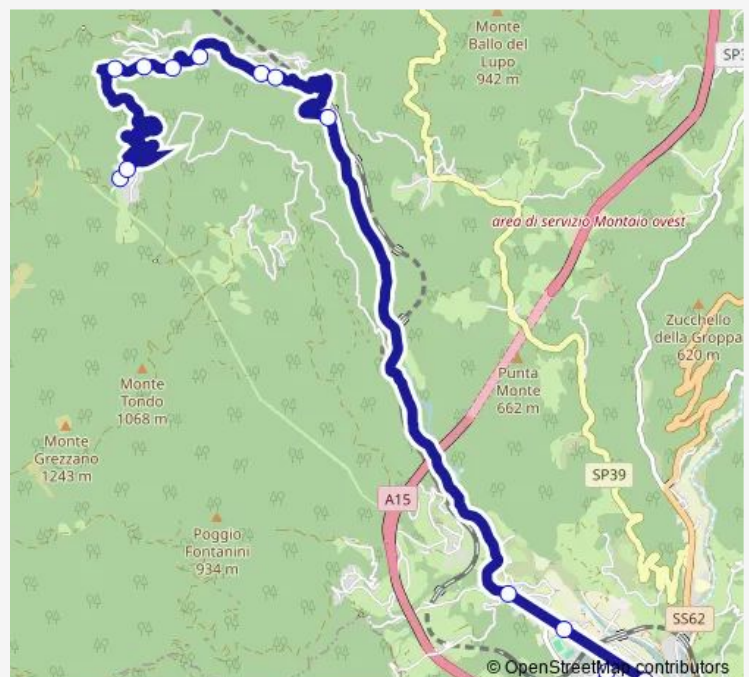

Tuesday 06:45-13:40

Wednesday 06:45-13:40

Thursday 06:45-13:40

Friday 06:45-13:40

Saturday 06:45-13:40

Sunday —

Route info

Direction: Cervara

Stops: 15

Trip Duration: 0 hour 25 min

Direction

Pontremoli — Vignola

11 stops

[Open route schedule](#)

Pontremoli

Bambarone

Saturday 06:15-13:15

Sunday —

Route info

Direction: Pontremoli

Stops: 16

Trip Duration: 0 hour 25 min

Direction

Morana — Pontremoli