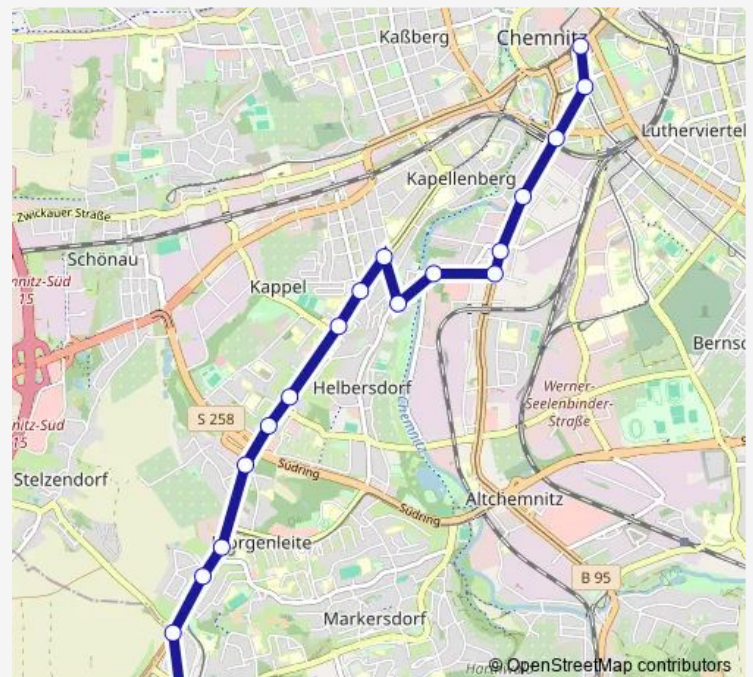

### Route schedule

Chemnitz, Zentralhaltestelle — Chemnitz, Hutholz

Monday 03:45-02:45<sup>+1</sup>

Tuesday 03:45-02:45<sup>+1</sup>

Wednesday 03:45-02:45<sup>+1</sup>

Thursday 03:45-02:45<sup>+1</sup>

Friday 03:45-02:45<sup>+1</sup>

### Route info

Direction: Chemnitz, Zentralhaltestelle

Stops: 27

Trip Duration: 0 hour 30 min

■ N15

BusMaps

Chemnitz, Arno-Schreiter-Str

Chemnitz, Max-Müller-Str

Chemnitz, Fritz-Fritzsche-Str

Chemnitz, Johannes-Dick-Str

Chemnitz, Marie-Tilch-Str

Chemnitz, Hutholz

**Direction**

Chemnitz, Hutholz — Chemnitz, Zentralhaltestelle

17 stops

[Open route schedule](#)