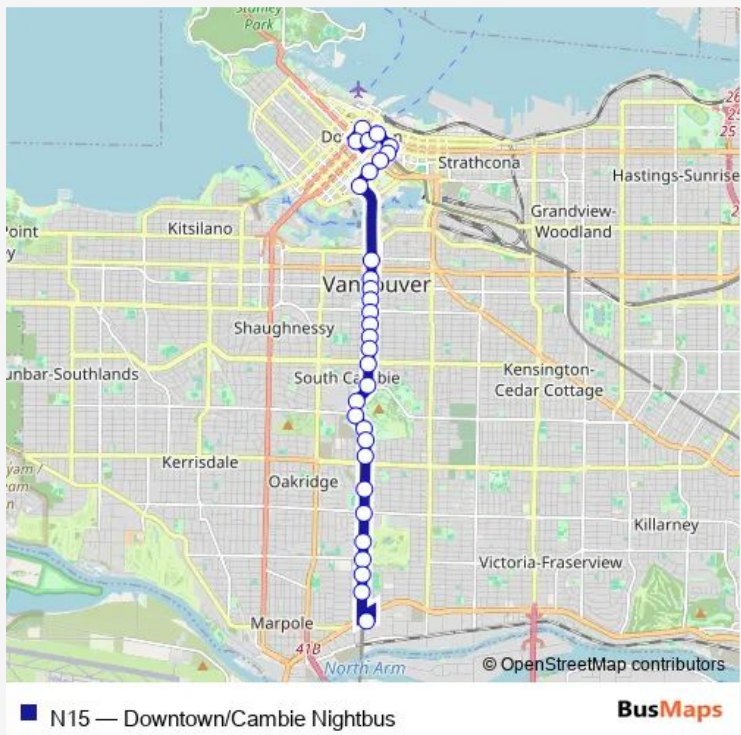

Bus N15 Downtown/Cambie Nightbus

[Go to website](#)

Direction
 Southbound Howe St @ Dunsmuir St — Marine Drive Station @ Bay 2
 31 stops
[Open route schedule](#)

- Southbound Howe St @ Dunsmuir St
- Eastbound W Georgia St @ Granville St
- Northbound Seymour St @ Dunsmuir St
- Eastbound W Pender St @ Seymour St
- Eastbound W Pender St @ Hamilton St
- Southbound Cambie St @ Dunsmuir St
- Southbound Cambie St @ W Georgia St
- Southbound Cambie St @ Robson St
- Eastbound Nelson St @ Cambie St
- Southbound Cambie St @ W 7th Ave
- Broadway-City Hall Station @ Bay 3
- Southbound Cambie St @ W 12 Ave
- Southbound Cambie St @ W 14 Ave
- Southbound Cambie St @ W 16 Ave
- Southbound Cambie St @ W 18 Ave
- Southbound Cambie St @ W 20 Ave
- Southbound Cambie St @ W 22 Ave
- King Edward Station @ Bay 4
- Southbound Cambie St @ W 29 Ave
- Southbound Cambie St @ W 31 Ave
- Southbound Cambie St @ W 33 Ave

Route schedule
 Southbound Howe St @ Dunsmuir St — Marine Drive Station @ Bay 2

Monday	03:09-02:39 ⁺¹
Tuesday	03:09-02:39 ⁺¹
Wednesday	03:09-02:39 ⁺¹
Thursday	03:09-02:39 ⁺¹
Friday	03:09-02:39 ⁺¹
Saturday	03:09-02:39 ⁺¹
Sunday	03:09-02:39 ⁺¹

Route info
 Direction: Southbound Howe St @ Dunsmuir St
 Stops: 31
 Trip Duration: 0 hour 30 min

Southbound Cambie St @ W 35 Ave

Southbound Cambie St @ W 37 Ave

Southbound Cambie St @ W 41 Ave

Southbound Cambie St @ W 45 Ave

Direction: Marine Drive Station @ Bay 1

Stops: 25

Trip Duration: 0 hour 31 min

N15 Bus time schedules and route maps are available in an offline PDF at busmaps.com. Use the busmaps.com website to see live bus times, train schedule or subway schedule, and step-by-step directions for all public transit in Vancouver