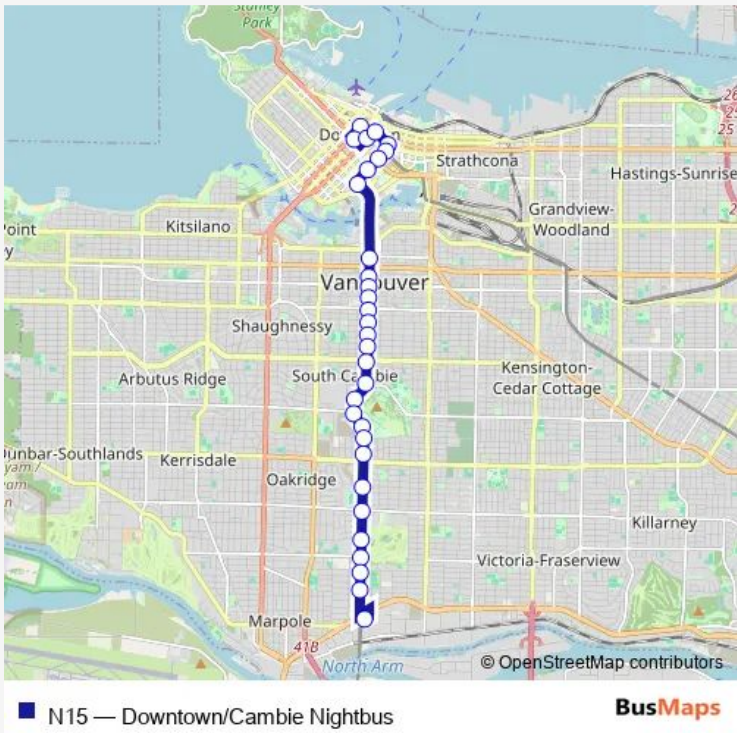

Bus N15 Downtown/Cambie Nightbus

[Go to website](#)

Direction
 Southbound Howe St @ Dunsmuir St — Marine Drive Station @ Bay 2

31 stops

[Open route schedule](#)

- Southbound Howe St @ Dunsmuir St
- Eastbound W Georgia St @ Granville St
- Northbound Seymour St @ Dunsmuir St
- Eastbound W Pender St @ Seymour St
- Eastbound W Pender St @ Hamilton St
- Southbound Cambie St @ Dunsmuir St
- Southbound Cambie St @ W Georgia St
- Southbound Cambie St @ Robson St
- Eastbound Nelson St @ Cambie St
- Southbound Cambie St @ W 7th Ave
- Broadway-City Hall Station @ Bay 3
- Southbound Cambie St @ W 12 Ave
- Southbound Cambie St @ W 14 Ave
- Southbound Cambie St @ W 16 Ave
- Southbound Cambie St @ W 18 Ave
- Southbound Cambie St @ W 20 Ave
- Southbound Cambie St @ W 22 Ave
- King Edward Station @ Bay 4
- Southbound Cambie St @ W 29 Ave
- Southbound Cambie St @ W 31 Ave
- Southbound Cambie St @ W 33 Ave

Route schedule
 Southbound Howe St @ Dunsmuir St — Marine Drive Station @ Bay 2

Monday	03:09-02:39 ⁺¹
Tuesday	03:09-02:39 ⁺¹
Wednesday	03:09-02:39 ⁺¹
Thursday	03:09-02:39 ⁺¹
Friday	03:09-02:39 ⁺¹
Saturday	03:09-02:39 ⁺¹
Sunday	03:09-02:39 ⁺¹

Route info

Direction: Southbound Howe St @ Dunsmuir St

Stops: 31

Trip Duration: 0 hour 28 min

Southbound Cambie St @ W 35 Ave

Southbound Cambie St @ W 37 Ave

Southbound Cambie St @ W 41 Ave

Southbound Cambie St @ W 45 Ave

Langara-49th Station @ Bay 4

Southbound Cambie St @ W 54 Ave

Southbound Cambie St @ W 57 Ave

Southbound Cambie St @ W 59 Ave

Southbound Cambie St @ W 62 Ave

Marine Drive Station @ Bay 2

Direction

Marine Drive Station @ Bay 1 — Southbound Howe St @
Dunsmuir St