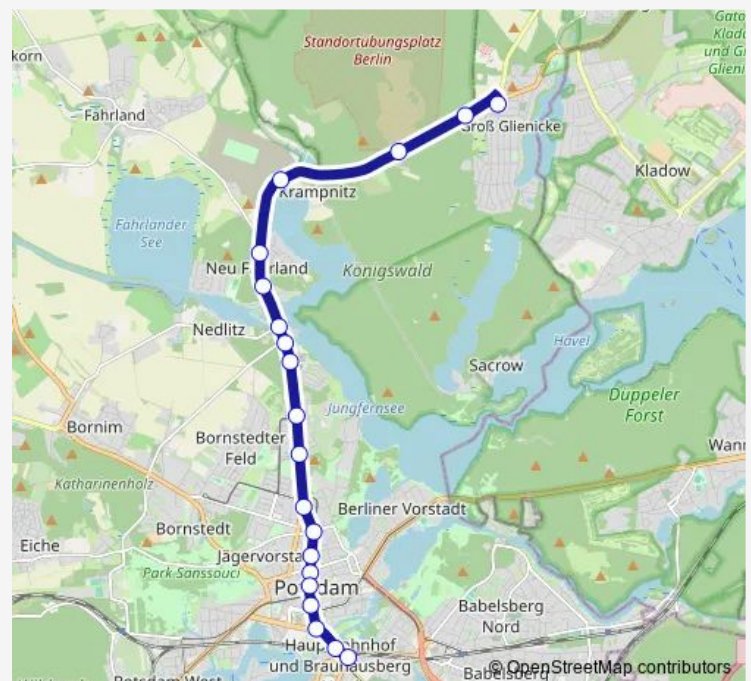

Potsdam, Lange Brücke

S Potsdam Hauptbahnhof

Route schedule

Potsdam, Birkenweg — S Potsdam Hauptbahnhof

Monday —

Tuesday —

Wednesday —

Thursday —

Friday 25:40-02:40⁺¹

Saturday 03:40-02:40⁺¹

Sunday 03:40-05:40

Route info

Direction: Potsdam, Birkenweg

Stops: 20

Trip Duration: 0 hour 21 min

■ N15

BusMaps

Direction

Potsdam, Campus Jungfernsee — Potsdam, Am Upstall

9 stops

[Open route schedule](#)

Potsdam, Campus Jungfernsee

Potsdam, Amundsenstr./Nedlitzer Str.

Potsdam, Römerschanze