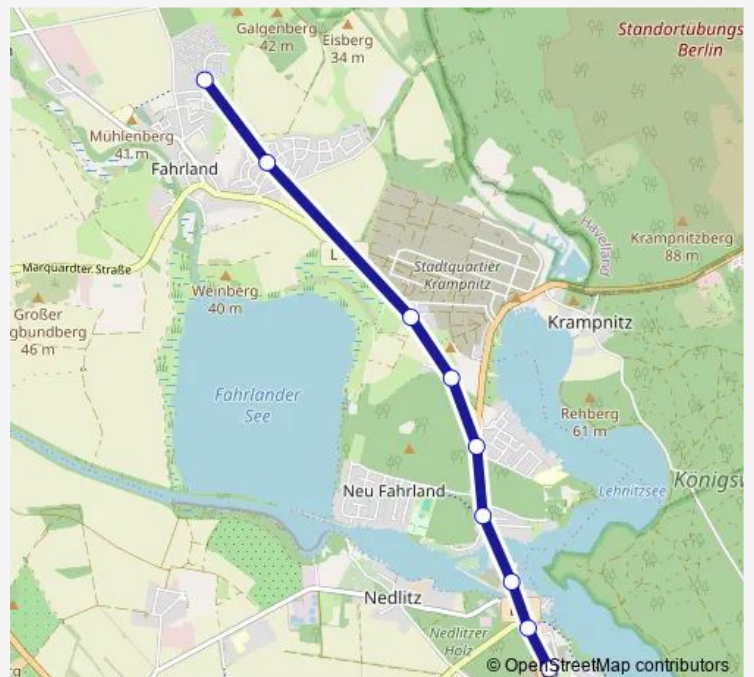

Bus N15

[Go to website](#)

Direction

Am Upstall — Heinrich-Heine-Weg

6 stops

[Open route schedule](#)

Am Upstall

Eisbergstücke

Fahrländer See

Plantagenweg

Bassewitz

Heinrich-Heine-Weg

Route schedule

Am Upstall — Heinrich-Heine-Weg

Monday	25:40-02:40⁺¹
Tuesday	03:40-02:40⁺¹
Wednesday	03:40-05:40
Thursday	—
Friday	25:40-02:40⁺¹
Saturday	03:40-02:40⁺¹
Sunday	03:40-05:40

Route info

Direction: Am Upstall

Stops: 6

Trip Duration: 0 hour 6 min

■ N15

BusMaps